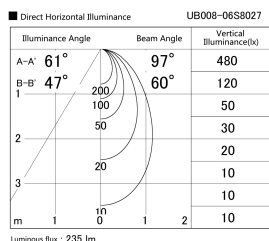

Item no. UB008-06S8027

Series Name: Block type landscape bracket (Up & Down)

Installation	Block type
Type	Block type landscape bracket (Up & Down)
Fixture wattage	3.0 x 2W
Beam angle	97 x 60 deg
Color Temp.	4000K
CRI	Ra>80
Luminous	235 lm
Body	Die-cast aluminum alloy
Body finish	N/A
Trim finish	Silver
Reflector finish	N/A
IP Rate	IP65
Light source	COB module
Input Voltage	AC220~240V
Dimming Type	Non-Dimmable
Certificate	CE, CCC
Cut Hole	N/A