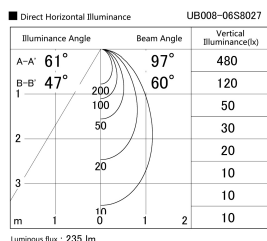

Item no. UB008-06S8027

Series Name: Block type landscape bracket (Up & Down)

| | |
|------------------|-------------------------|
| Installation | Block type |
| Type | |
| Fixture wattage | 3.0 x 2W |
| Beam angle | 97 x 60 deg |
| Color Temp. | 4000K |
| CRI | Ra>80 |
| Luminous | 235 lm |
| Body | Die-cast aluminum alloy |
| Body finish | N/A |
| Trim finish | Silver |
| Reflector finish | N/A |
| IP Rate | IP65 |
| Light source | COB module |
| Input Voltage | AC220~240V |
| Dimming Type | Non-Dimmable |
| Certificate | CE, CCC |
| Cut Hole | N/A |