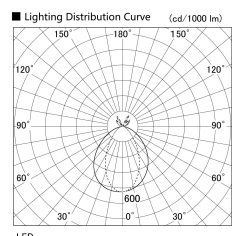

Item no. UB008-06S8027

Series Name: Block type landscape bracket (Up & Down)

Installation	Block type
Type	Block type landscape bracket (Up & Down)
Fixture wattage	3.0 x 2W
Beam angle	97 x 60 deg
Color Temp.	4000K
CRI	Ra>80
Luminous	235 lm
Body	Die-cast aluminum alloy
Body finish	N/A
Trim finish	Silver
Reflector finish	N/A
IP Rate	IP65
Light source	COB module
Input Voltage	AC220~240V
Dimming Type	Non-Dimmable
Certificate	CE, CCC
Cut Hole	N/A