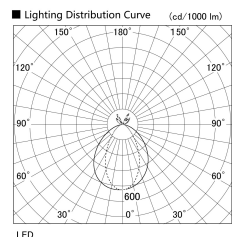

Item no. UB008-06S8030

Series Name: Block type landscape bracket (Up & Down)

Installation	Block type
Type	Block type landscape bracket (Up & Down)
Fixture wattage	3.0 x 2W
Beam angle	97 x 60 deg
Color Temp.	4000K
CRI	Ra>80
Luminous	245 lm
Body	Die-cast aluminum alloy
Body finish	N/A
Trim finish	Silver
Reflector finish	N/A
IP Rate	IP65
Light source	COB module
Input Voltage	AC220~240V
Dimming Type	Non-Dimmable
Certificate	CE, CCC
Cut Hole	N/A