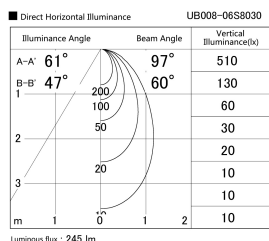

Item no. UB008-06S8030

Series Name: Block type landscape bracket (Up & Down)

Installation	Block type
Type	
Fixture wattage	3.0 x 2W
Beam angle	97 x 60 deg
Color Temp.	4000K
CRI	Ra>80
Luminous	245 lm
Body	Die-cast aluminum alloy
Body finish	N/A
Trim finish	Silver
Reflector finish	N/A
IP Rate	IP65
Light source	COB module
Input Voltage	AC220~240V
Dimming Type	Non-Dimmable
Certificate	CE, CCC
Cut Hole	N/A