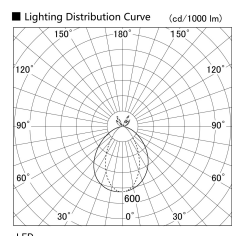

Item no. UB008-06S8030

Series Name: Block type landscape bracket (Up & Down)

Installation	Block type
Type	Block type landscape bracket (Up & Down)
Fixture wattage	3.0 x 2W
Beam angle	97 x 60 deg
Color Temp.	4000K
CRI	Ra>80
Luminous	245 lm
Body	Die-cast aluminum alloy
Body finish	N/A
Trim finish	Silver
Reflector finish	N/A
IP Rate	IP65
Light source	COB module
Input Voltage	AC220~240V
Dimming Type	Non-Dimmable
Certificate	CE, CCC
Cut Hole	N/A