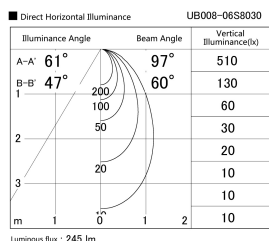

Item no. UB008-06S8030

Series Name: Block type landscape bracket (Up & Down)

Installation	Block type
Type	Block type landscape bracket (Up & Down)
Fixture wattage	3.0 x 2W
Beam angle	97 x 60 deg
Color Temp.	4000K
CRI	Ra>80
Luminous	245 lm
Body	Die-cast aluminum alloy
Body finish	N/A
Trim finish	Silver
Reflector finish	N/A
IP Rate	IP65
Light source	COB module
Input Voltage	AC220~240V
Dimming Type	Non-Dimmable
Certificate	CE, CCC
Cut Hole	N/A