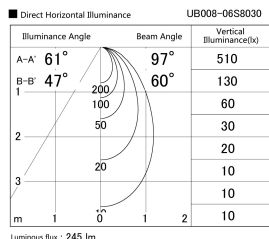

Item no. UB008-06S8030

Series Name: Block type landscape bracket (Up & Down)

Installation	Block type
Type	Block type landscape bracket (Up & Down)
Fixture wattage	3.0 x 2W
Beam angle	97 x 60 deg
Color Temp.	4000K
CRI	Ra>80
Luminous	245 lm
Body	Die-cast aluminum alloy
Body finish	N/A
Trim finish	Silver
Reflector finish	N/A
IP Rate	IP65
Light source	COB module
Input Voltage	AC220~240V
Dimming Type	Non-Dimmable
Certificate	CE, CCC
Cut Hole	N/A