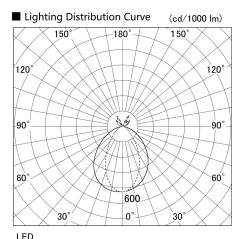

Item no. UB008-06S8030

Series Name: Block type landscape bracket (Up & Down)

Installation	Block type
Type	
Fixture wattage	3.0 x 2W
Beam angle	97 x 60 deg
Color Temp.	4000K
CRI	Ra>80
Luminous	245 lm
Body	Die-cast aluminum alloy
Body finish	N/A
Trim finish	Silver
Reflector finish	N/A
IP Rate	IP65
Light source	COB module
Input Voltage	AC220~240V
Dimming Type	Non-Dimmable
Certificate	CE, CCC
Cut Hole	N/A