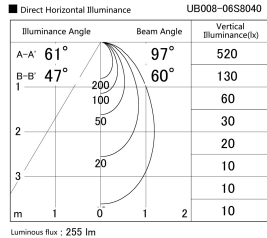

Item no. UB008-06S8040

Series Name: Block type landscape bracket (Up & Down)

Installation	Block type
Type	Block type landscape bracket (Up & Down)
Fixture wattage	3.0 x 2W
Beam angle	97 x 60 deg
Color Temp.	4000K
CRI	Ra>80
Luminous	255 lm
Body	Die-cast aluminum alloy
Body finish	N/A
Trim finish	Silver
Reflector finish	N/A
IP Rate	IP65
Light source	COB module
Input Voltage	AC220~240V
Dimming Type	Non-Dimmable
Certificate	CE, CCC
Cut Hole	N/A