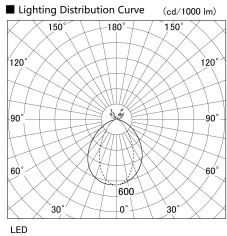

Item no. UB008-06S8040

Series Name: Block type landscape bracket (Up & Down)

Installation	Block type
Type	Block type landscape bracket (Up & Down)
Fixture wattage	3.0 x 2W
Beam angle	97 x 60 deg
Color Temp.	4000K
CRI	Ra>80
Luminous	255 lm
Body	Die-cast aluminum alloy
Body finish	N/A
Trim finish	Silver
Reflector finish	N/A
IP Rate	IP65
Light source	COB module
Input Voltage	AC220~240V
Dimming Type	Non-Dimmable
Certificate	CE, CCC
Cut Hole	N/A