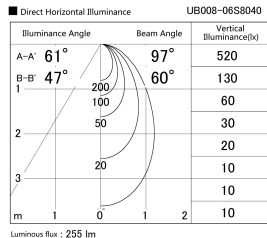

Item no. UB008-06S8040

Series Name: Block type landscape bracket (Up & Down)

Installation	Block type
Type	Block type landscape bracket (Up & Down)
Fixture wattage	3.0 x 2W
Beam angle	97 x 60 deg
Color Temp.	4000K
CRI	Ra>80
Luminous	255 lm
Body	Die-cast aluminum alloy
Body finish	N/A
Trim finish	Silver
Reflector finish	N/A
IP Rate	IP65
Light source	COB module
Input Voltage	AC220~240V
Dimming Type	Non-Dimmable
Certificate	CE, CCC
Cut Hole	N/A