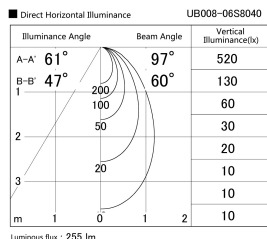

Item no. UB008-06S8040

Series Name: Block type landscape bracket (Up & Down)

Installation	Block type
Type	
Fixture wattage	3.0 x 2W
Beam angle	97 x 60 deg
Color Temp.	4000K
CRI	Ra>80
Luminous	255 lm
Body	Die-cast aluminum alloy
Body finish	N/A
Trim finish	Silver
Reflector finish	N/A
IP Rate	IP65
Light source	COB module
Input Voltage	AC220~240V
Dimming Type	Non-Dimmable
Certificate	CE, CCC
Cut Hole	N/A