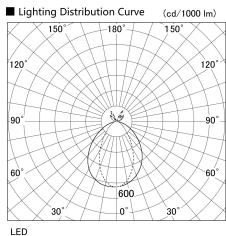

Item no. UB008-06S8040

Series Name: Block type landscape bracket (Up & Down)

Installation	Block type
Type	Block type landscape bracket (Up & Down)
Fixture wattage	3.0 x 2W
Beam angle	97 x 60 deg
Color Temp.	4000K
CRI	Ra>80
Luminous	255 lm
Body	Die-cast aluminum alloy
Body finish	N/A
Trim finish	Silver
Reflector finish	N/A
IP Rate	IP65
Light source	COB module
Input Voltage	AC220~240V
Dimming Type	Non-Dimmable
Certificate	CE, CCC
Cut Hole	N/A