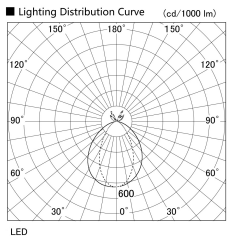

Item no. UB008-06S8040

Series Name: Block type landscape bracket (Up & Down)

Installation	Block type
Type	Block type landscape bracket (Up & Down)
Fixture wattage	3.0 x 2W
Beam angle	97 x 60 deg
Color Temp.	4000K
CRI	Ra>80
Luminous	255 lm
Body	Die-cast aluminum alloy
Body finish	N/A
Trim finish	Silver
Reflector finish	N/A
IP Rate	IP65
Light source	COB module
Input Voltage	AC220~240V
Dimming Type	Non-Dimmable
Certificate	CE, CCC
Cut Hole	N/A