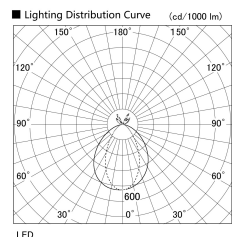

Item no. UB008-06S8040

Series Name: Block type landscape bracket (Up & Down)

Installation	Block type
Type	
Fixture wattage	3.0 x 2W
Beam angle	97 x 60 deg
Color Temp.	4000K
CRI	Ra>80
Luminous	255 lm
Body	Die-cast aluminum alloy
Body finish	N/A
Trim finish	Silver
Reflector finish	N/A
IP Rate	IP65
Light source	COB module
Input Voltage	AC220~240V
Dimming Type	Non-Dimmable
Certificate	CE, CCC
Cut Hole	N/A