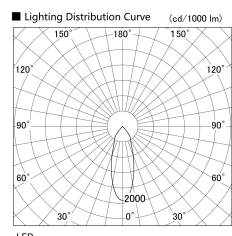

Item no. UB011-0640W8027

Series Name: Cylinder type landscape bracket (Up OR Down)

Installation	Block type
Type	
Fixture wattage	6W
Beam angle	35 deg
Color Temp.	2700K
CRI	Ra>80
Luminous	450 lm
Body	Die-cast aluminum alloy
Body finish	N/A
Trim finish	White
Reflector finish	N/A
IP Rate	IP65
Light source	COB module
Input Voltage	AC220~240V
Dimming Type	Non-Dimmable
Certificate	CE, CCC
Cut Hole	N/A