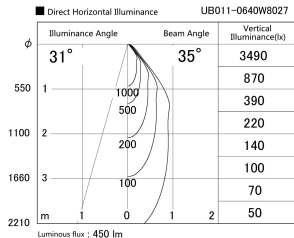

Item no. UB011-0640W8027

Series Name: Cylinder type landscape bracket (Up OR Down)

Installation	Block type
Type	Cylinder type landscape bracket (Up OR Down)
Fixture wattage	6W
Beam angle	35 deg
Color Temp.	2700K
CRI	Ra>80
Luminous	450 lm
Body	Die-cast aluminum alloy
Body finish	N/A
Trim finish	White
Reflector finish	N/A
IP Rate	IP65
Light source	COB module
Input Voltage	AC220~240V
Dimming Type	Non-Dimmable
Certificate	CE, CCC
Cut Hole	N/A