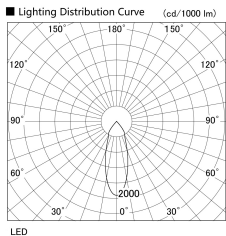

Item no. UB011-0640W8027

Series Name: Cylinder type landscape bracket (Up OR Down)

Installation	Block type
Type	Cylinder type landscape bracket (Up OR Down)
Fixture wattage	6W
Beam angle	35 deg
Color Temp.	2700K
CRI	Ra>80
Luminous	450 lm
Body	Die-cast aluminum alloy
Body finish	N/A
Trim finish	White
Reflector finish	N/A
IP Rate	IP65
Light source	COB module
Input Voltage	AC220~240V
Dimming Type	Non-Dimmable
Certificate	CE, CCC
Cut Hole	N/A