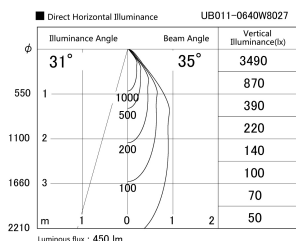

Item no. UB011-0640W8027

Series Name: Cylinder type landscape bracket (Up OR Down)

Installation	Block type
Type	
Fixture wattage	6W
Beam angle	35 deg
Color Temp.	2700K
CRI	Ra>80
Luminous	450 lm
Body	Die-cast aluminum alloy
Body finish	N/A
Trim finish	White
Reflector finish	N/A
IP Rate	IP65
Light source	COB module
Input Voltage	AC220~240V
Dimming Type	Non-Dimmable
Certificate	CE, CCC
Cut Hole	N/A