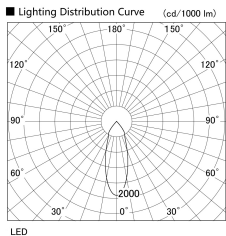

Item no. UB011-0640W8030

Series Name: Cylinder type landscape bracket (Up OR Down)

Installation	Block type
Type	Cylinder type landscape bracket (Up OR Down)
Fixture wattage	6W
Beam angle	35 deg
Color Temp.	2700K
CRI	Ra>80
Luminous	475 lm
Body	Die-cast aluminum alloy
Body finish	N/A
Trim finish	White
Reflector finish	N/A
IP Rate	IP65
Light source	COB module
Input Voltage	AC220~240V
Dimming Type	Non-Dimmable
Certificate	CE, CCC
Cut Hole	N/A