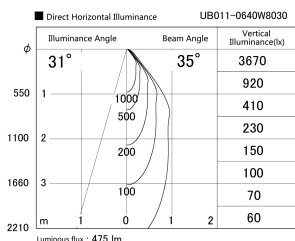

Item no. UB011-0640W8030

Series Name: Cylinder type landscape bracket (Up OR Down)

Installation	Block type
Type	Cylinder type landscape bracket (Up OR Down)
Fixture wattage	6W
Beam angle	35 deg
Color Temp.	2700K
CRI	Ra>80
Luminous	475 lm
Body	Die-cast aluminum alloy
Body finish	N/A
Trim finish	White
Reflector finish	N/A
IP Rate	IP65
Light source	COB module
Input Voltage	AC220~240V
Dimming Type	Non-Dimmable
Certificate	CE, CCC
Cut Hole	N/A