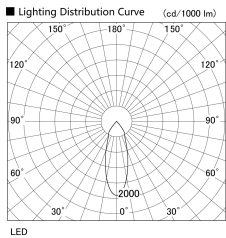

Item no. UB011-0640W8030

Series Name: Cylinder type landscape bracket (Up OR Down)

Installation	Block type
Type	
Fixture wattage	6W
Beam angle	35 deg
Color Temp.	2700K
CRI	Ra>80
Luminous	475 lm
Body	Die-cast aluminum alloy
Body finish	N/A
Trim finish	White
Reflector finish	N/A
IP Rate	IP65
Light source	COB module
Input Voltage	AC220~240V
Dimming Type	Non-Dimmable
Certificate	CE, CCC
Cut Hole	N/A