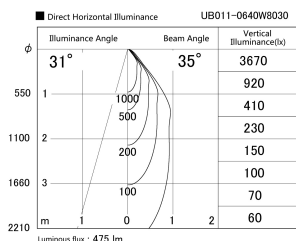

Item no. UB011-0640W8030

Series Name: Cylinder type landscape bracket (Up OR Down)

Installation	Block type
Type	Cylinder type landscape bracket (Up OR Down)
Fixture wattage	6W
Beam angle	35 deg
Color Temp.	2700K
CRI	Ra>80
Luminous	475 lm
Body	Die-cast aluminum alloy
Body finish	N/A
Trim finish	White
Reflector finish	N/A
IP Rate	IP65
Light source	COB module
Input Voltage	AC220~240V
Dimming Type	Non-Dimmable
Certificate	CE, CCC
Cut Hole	N/A