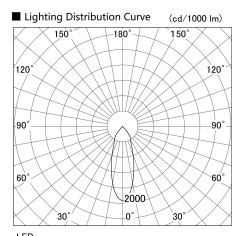

Item no. UB011-0640W8030

Series Name: Cylinder type landscape bracket (Up OR Down)

Installation	Block type
Type	Cylinder type landscape bracket (Up OR Down)
Fixture wattage	6W
Beam angle	35 deg
Color Temp.	2700K
CRI	Ra>80
Luminous	475 lm
Body	Die-cast aluminum alloy
Body finish	N/A
Trim finish	White
Reflector finish	N/A
IP Rate	IP65
Light source	COB module
Input Voltage	AC220~240V
Dimming Type	Non-Dimmable
Certificate	CE, CCC
Cut Hole	N/A