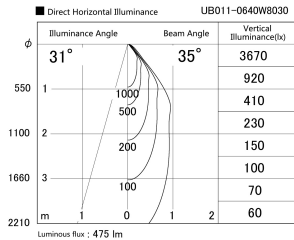

Item no. UB011-0640W8030

Series Name: Cylinder type landscape bracket (Up OR Down)

Installation	Block type
Type	
Fixture wattage	6W
Beam angle	35 deg
Color Temp.	2700K
CRI	Ra>80
Luminous	475 lm
Body	Die-cast aluminum alloy
Body finish	N/A
Trim finish	White
Reflector finish	N/A
IP Rate	IP65
Light source	COB module
Input Voltage	AC220~240V
Dimming Type	Non-Dimmable
Certificate	CE, CCC
Cut Hole	N/A