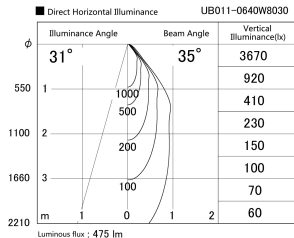

Item no. UB011-0640W8030

Series Name: Cylinder type landscape bracket (Up OR Down)

Installation	Block type
Type	Cylinder type landscape bracket (Up OR Down)
Fixture wattage	6W
Beam angle	35 deg
Color Temp.	2700K
CRI	Ra>80
Luminous	475 lm
Body	Die-cast aluminum alloy
Body finish	N/A
Trim finish	White
Reflector finish	N/A
IP Rate	IP65
Light source	COB module
Input Voltage	AC220~240V
Dimming Type	Non-Dimmable
Certificate	CE, CCC
Cut Hole	N/A