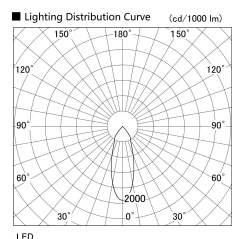

Item no. UB011-0640W8040

Series Name: Cylinder type landscape bracket (Up OR Down)

Installation	Block type
Type	Cylinder type landscape bracket (Up OR Down)
Fixture wattage	6W
Beam angle	35 deg
Color Temp.	2700K
CRI	Ra>80
Luminous	490 lm
Body	Die-cast aluminum alloy
Body finish	N/A
Trim finish	White
Reflector finish	N/A
IP Rate	IP65
Light source	COB module
Input Voltage	AC220~240V
Dimming Type	Non-Dimmable
Certificate	CE, CCC
Cut Hole	N/A