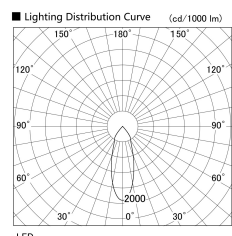

Item no. UB011-0640W8040

Series Name: Cylinder type landscape bracket (Up OR Down)

Installation	Block type
Type	Cylinder type landscape bracket (Up OR Down)
Fixture wattage	6W
Beam angle	35 deg
Color Temp.	2700K
CRI	Ra>80
Luminous	490 lm
Body	Die-cast aluminum alloy
Body finish	N/A
Trim finish	White
Reflector finish	N/A
IP Rate	IP65
Light source	COB module
Input Voltage	AC220~240V
Dimming Type	Non-Dimmable
Certificate	CE, CCC
Cut Hole	N/A