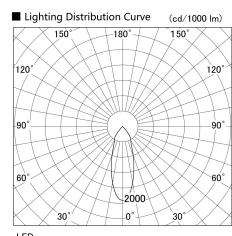

Item no. UB011-0640W8040

Series Name: Cylinder type landscape bracket (Up OR Down)

Installation	Block type
Type	
Fixture wattage	6W
Beam angle	35 deg
Color Temp.	2700K
CRI	Ra>80
Luminous	490 lm
Body	Die-cast aluminum alloy
Body finish	N/A
Trim finish	White
Reflector finish	N/A
IP Rate	IP65
Light source	COB module
Input Voltage	AC220~240V
Dimming Type	Non-Dimmable
Certificate	CE, CCC
Cut Hole	N/A