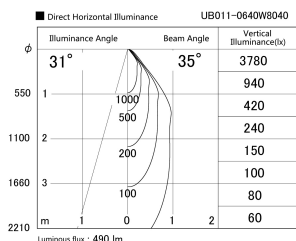

Item no. UB011-0640W8040

Series Name: Cylinder type landscape bracket (Up OR Down)

Installation	Block type
Type	Cylinder type landscape bracket (Up OR Down)
Fixture wattage	6W
Beam angle	35 deg
Color Temp.	2700K
CRI	Ra>80
Luminous	490 lm
Body	Die-cast aluminum alloy
Body finish	N/A
Trim finish	White
Reflector finish	N/A
IP Rate	IP65
Light source	COB module
Input Voltage	AC220~240V
Dimming Type	Non-Dimmable
Certificate	CE, CCC
Cut Hole	N/A