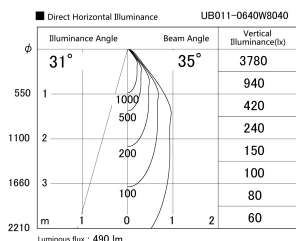

Item no. UB011-0640W8040

Series Name: Cylinder type landscape bracket (Up OR Down)

Installation	Block type
Type	
Fixture wattage	6W
Beam angle	35 deg
Color Temp.	2700K
CRI	Ra>80
Luminous	490 lm
Body	Die-cast aluminum alloy
Body finish	N/A
Trim finish	White
Reflector finish	N/A
IP Rate	IP65
Light source	COB module
Input Voltage	AC220~240V
Dimming Type	Non-Dimmable
Certificate	CE, CCC
Cut Hole	N/A