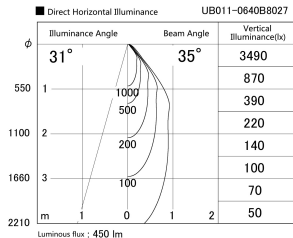

Item no. UB011-0640B8027

Series Name: Cylinder type landscape bracket (Up OR Down)

Installation	Block type
Type	Cylinder type landscape bracket (Up OR Down)
Fixture wattage	6W
Beam angle	35 deg
Color Temp.	3000K
CRI	Ra>80
Luminous	450 lm
Body	Die-cast aluminum alloy
Body finish	N/A
Trim finish	Black
Reflector finish	N/A
IP Rate	IP65
Light source	COB module
Input Voltage	AC220~240V
Dimming Type	Non-Dimmable
Certificate	CE, CCC
Cut Hole	N/A