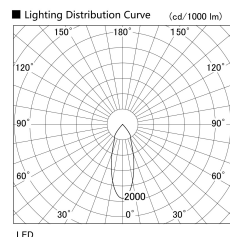

Item no. UB011-0640B8027

Series Name: Cylinder type landscape bracket (Up OR Down)

| | |
|------------------|----------------------------------------------|
| Installation | Block type |
| Type | Cylinder type landscape bracket (Up OR Down) |
| Fixture wattage | 6W |
| Beam angle | 35 deg |
| Color Temp. | 3000K |
| CRI | Ra>80 |
| Luminous | 450 lm |
| Body | Die-cast aluminum alloy |
| Body finish | N/A |
| Trim finish | Black |
| Reflector finish | N/A |
| IP Rate | IP65 |
| Light source | COB module |
| Input Voltage | AC220~240V |
| Dimming Type | Non-Dimmable |
| Certificate | CE, CCC |
| Cut Hole | N/A |