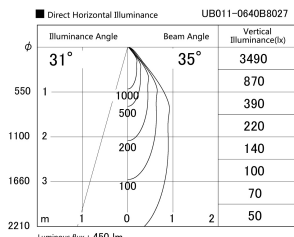

Item no. UB011-0640B8027

Series Name: Cylinder type landscape bracket (Up OR Down)

| | |
|------------------|----------------------------------------------|
| Installation | Block type |
| Type | Cylinder type landscape bracket (Up OR Down) |
| Fixture wattage | 6W |
| Beam angle | 35 deg |
| Color Temp. | 3000K |
| CRI | Ra>80 |
| Luminous | 450 lm |
| Body | Die-cast aluminum alloy |
| Body finish | N/A |
| Trim finish | Black |
| Reflector finish | N/A |
| IP Rate | IP65 |
| Light source | COB module |
| Input Voltage | AC220~240V |
| Dimming Type | Non-Dimmable |
| Certificate | CE, CCC |
| Cut Hole | N/A |