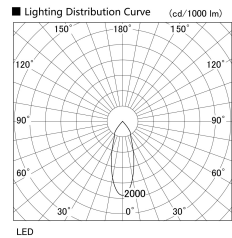

Item no. UB011-0640B8027

Series Name: Cylinder type landscape bracket (Up OR Down)

Installation	Block type
Type	
Fixture wattage	6W
Beam angle	35 deg
Color Temp.	3000K
CRI	Ra>80
Luminous	450 lm
Body	Die-cast aluminum alloy
Body finish	N/A
Trim finish	Black
Reflector finish	N/A
IP Rate	IP65
Light source	COB module
Input Voltage	AC220~240V
Dimming Type	Non-Dimmable
Certificate	CE, CCC
Cut Hole	N/A