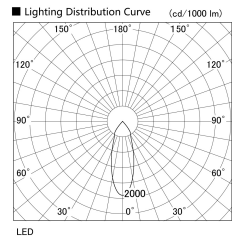

Item no. UB011-0640B8027

Series Name: Cylinder type landscape bracket (Up OR Down)

Installation	Block type
Type	Cylinder type landscape bracket (Up OR Down)
Fixture wattage	6W
Beam angle	35 deg
Color Temp.	3000K
CRI	Ra>80
Luminous	450 lm
Body	Die-cast aluminum alloy
Body finish	N/A
Trim finish	Black
Reflector finish	N/A
IP Rate	IP65
Light source	COB module
Input Voltage	AC220~240V
Dimming Type	Non-Dimmable
Certificate	CE, CCC
Cut Hole	N/A