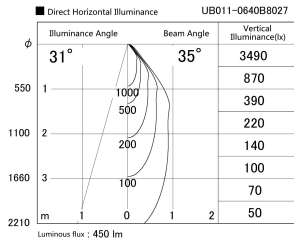

Item no. UB011-0640B8027

Series Name: Cylinder type landscape bracket (Up OR Down)

Installation	Block type
Type	
Fixture wattage	6W
Beam angle	35 deg
Color Temp.	3000K
CRI	Ra>80
Luminous	450 lm
Body	Die-cast aluminum alloy
Body finish	N/A
Trim finish	Black
Reflector finish	N/A
IP Rate	IP65
Light source	COB module
Input Voltage	AC220~240V
Dimming Type	Non-Dimmable
Certificate	CE, CCC
Cut Hole	N/A