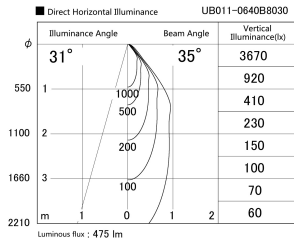

Item no. UB011-0640B8030

Series Name: Cylinder type landscape bracket (Up OR Down)

Installation	Block type
Type	
Fixture wattage	6W
Beam angle	35 deg
Color Temp.	3000K
CRI	Ra>80
Luminous	475 lm
Body	Die-cast aluminum alloy
Body finish	N/A
Trim finish	Black
Reflector finish	N/A
IP Rate	IP65
Light source	COB module
Input Voltage	AC220~240V
Dimming Type	Non-Dimmable
Certificate	CE, CCC
Cut Hole	N/A