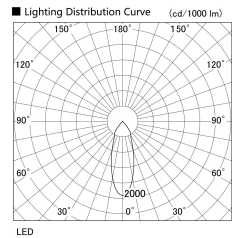

Item no. UB011-0640B8030

Series Name: Cylinder type landscape bracket (Up OR Down)

Installation	Block type
Type	Cylinder type landscape bracket (Up OR Down)
Fixture wattage	6W
Beam angle	35 deg
Color Temp.	3000K
CRI	Ra>80
Luminous	475 lm
Body	Die-cast aluminum alloy
Body finish	N/A
Trim finish	Black
Reflector finish	N/A
IP Rate	IP65
Light source	COB module
Input Voltage	AC220~240V
Dimming Type	Non-Dimmable
Certificate	CE, CCC
Cut Hole	N/A