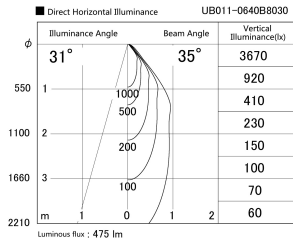

Item no. UB011-0640B8030

Series Name: Cylinder type landscape bracket (Up OR Down)

Installation	Block type
Type	Cylinder type landscape bracket (Up OR Down)
Fixture wattage	6W
Beam angle	35 deg
Color Temp.	3000K
CRI	Ra>80
Luminous	475 lm
Body	Die-cast aluminum alloy
Body finish	N/A
Trim finish	Black
Reflector finish	N/A
IP Rate	IP65
Light source	COB module
Input Voltage	AC220~240V
Dimming Type	Non-Dimmable
Certificate	CE, CCC
Cut Hole	N/A