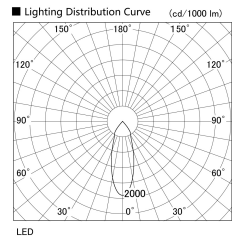

Item no. UB011-0640B8030

Series Name: Cylinder type landscape bracket (Up OR Down)

|                  |  |
|------------------|--|
| Installation     | Block type                                   |
| Type             | Cylinder type landscape bracket (Up OR Down) |
| Fixture wattage  | 6W   |
| Beam angle       | 35 deg                                       |
| Color Temp.      | 3000K  |
| CRI              | Ra>80  |
| Luminous         | 475 lm                                       |
| Body             | Die-cast aluminum alloy                      |
| Body finish      | N/A  |
| Trim finish      | Black  |
| Reflector finish | N/A  |
| IP Rate          | IP65   |
| Light source     | COB module                                   |
| Input Voltage    | AC220~240V                                   |
| Dimming Type     | Non-Dimmable                                 |
| Certificate      | CE, CCC                                      |
| Cut Hole         | N/A  |