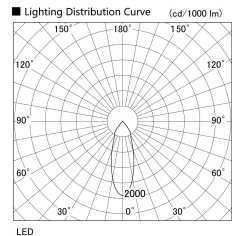

Item no. UB011-0640B8030

Series Name: Cylinder type landscape bracket (Up OR Down)

Installation	Block type
Type	
Fixture wattage	6W
Beam angle	35 deg
Color Temp.	3000K
CRI	Ra>80
Luminous	475 lm
Body	Die-cast aluminum alloy
Body finish	N/A
Trim finish	Black
Reflector finish	N/A
IP Rate	IP65
Light source	COB module
Input Voltage	AC220~240V
Dimming Type	Non-Dimmable
Certificate	CE, CCC
Cut Hole	N/A