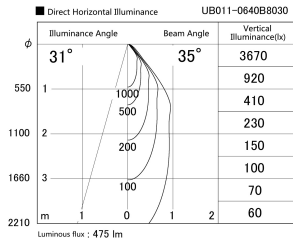

Item no. UB011-0640B8030

Series Name: Cylinder type landscape bracket (Up OR Down)

|                  |  |
|------------------|--|
| Installation     | Block type                                   |
| Type             | Cylinder type landscape bracket (Up OR Down) |
| Fixture wattage  | 6W   |
| Beam angle       | 35 deg                                       |
| Color Temp.      | 3000K  |
| CRI              | Ra>80  |
| Luminous         | 475 lm                                       |
| Body             | Die-cast aluminum alloy                      |
| Body finish      | N/A  |
| Trim finish      | Black  |
| Reflector finish | N/A  |
| IP Rate          | IP65   |
| Light source     | COB module                                   |
| Input Voltage    | AC220~240V                                   |
| Dimming Type     | Non-Dimmable                                 |
| Certificate      | CE, CCC                                      |
| Cut Hole         | N/A  |