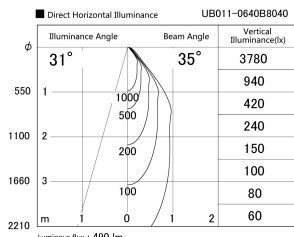

Item no. UB011-0640B8040

Series Name: Cylinder type landscape bracket (Up OR Down)

Installation	Block type
Type	Cylinder type landscape bracket (Up OR Down)
Fixture wattage	6W
Beam angle	35 deg
Color Temp.	3000K
CRI	Ra>80
Luminous	490 lm
Body	Die-cast aluminum alloy
Body finish	N/A
Trim finish	Black
Reflector finish	N/A
IP Rate	IP65
Light source	COB module
Input Voltage	AC220~240V
Dimming Type	Non-Dimmable
Certificate	CE, CCC
Cut Hole	N/A