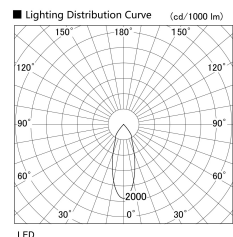

Item no. UB011-0640B8040

Series Name: Cylinder type landscape bracket (Up OR Down)

Installation	Block type
Type	Cylinder type landscape bracket (Up OR Down)
Fixture wattage	6W
Beam angle	35 deg
Color Temp.	3000K
CRI	Ra>80
Luminous	490 lm
Body	Die-cast aluminum alloy
Body finish	N/A
Trim finish	Black
Reflector finish	N/A
IP Rate	IP65
Light source	COB module
Input Voltage	AC220~240V
Dimming Type	Non-Dimmable
Certificate	CE, CCC
Cut Hole	N/A