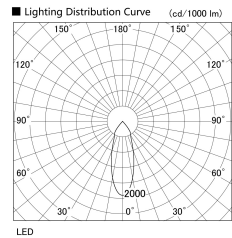

Item no. UB011-0640B8040

Series Name: Cylinder type landscape bracket (Up OR Down)

Installation	Block type
Type	Cylinder type landscape bracket (Up OR Down)
Fixture wattage	6W
Beam angle	35 deg
Color Temp.	3000K
CRI	Ra>80
Luminous	490 lm
Body	Die-cast aluminum alloy
Body finish	N/A
Trim finish	Black
Reflector finish	N/A
IP Rate	IP65
Light source	COB module
Input Voltage	AC220~240V
Dimming Type	Non-Dimmable
Certificate	CE, CCC
Cut Hole	N/A