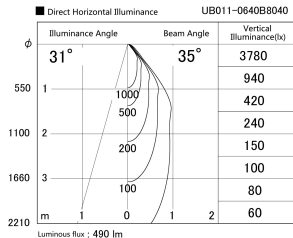

Item no. UB011-0640B8040

Series Name: Cylinder type landscape bracket (Up OR Down)

Installation	Block type
Type	Cylinder type landscape bracket (Up OR Down)
Fixture wattage	6W
Beam angle	35 deg
Color Temp.	3000K
CRI	Ra>80
Luminous	490 lm
Body	Die-cast aluminum alloy
Body finish	N/A
Trim finish	Black
Reflector finish	N/A
IP Rate	IP65
Light source	COB module
Input Voltage	AC220~240V
Dimming Type	Non-Dimmable
Certificate	CE, CCC
Cut Hole	N/A