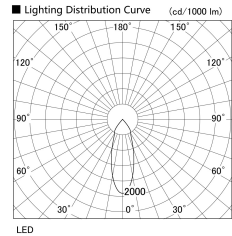

Item no. UB011-0640G8027

Series Name: Cylinder type landscape bracket (Up OR Down)

|                  |  |
|------------------|--|
| Installation     | Block type                                   |
| Type             | Cylinder type landscape bracket (Up OR Down) |
| Fixture wattage  | 6W   |
| Beam angle       | 35 deg                                       |
| Color Temp.      | 4000K  |
| CRI              | Ra>80  |
| Luminous         | 450 lm                                       |
| Body             | Die-cast aluminum alloy                      |
| Body finish      | N/A  |
| Trim finish      | N/A  |
| Reflector finish | N/A  |
| IP Rate          | IP65   |
| Light source     | COB module                                   |
| Input Voltage    | AC220~240V                                   |
| Dimming Type     | Non-Dimmable                                 |
| Certificate      | CE, CCC                                      |
| Cut Hole         | N/A  |