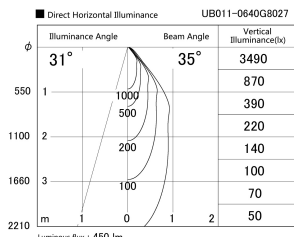

Item no. UB011-0640G8027

Series Name: Cylinder type landscape bracket (Up OR Down)

Installation	Block type
Type	Cylinder type landscape bracket (Up OR Down)
Fixture wattage	6W
Beam angle	35 deg
Color Temp.	4000K
CRI	Ra>80
Luminous	450 lm
Body	Die-cast aluminum alloy
Body finish	N/A
Trim finish	N/A
Reflector finish	N/A
IP Rate	IP65
Light source	COB module
Input Voltage	AC220~240V
Dimming Type	Non-Dimmable
Certificate	CE, CCC
Cut Hole	N/A