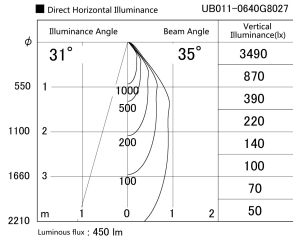

Item no. UB011-0640G8027

Series Name: Cylinder type landscape bracket (Up OR Down)

|                  |  |
|------------------|--|
| Installation     | Block type                                   |
| Type             | Cylinder type landscape bracket (Up OR Down) |
| Fixture wattage  | 6W   |
| Beam angle       | 35 deg                                       |
| Color Temp.      | 4000K  |
| CRI              | Ra>80  |
| Luminous         | 450 lm                                       |
| Body             | Die-cast aluminum alloy                      |
| Body finish      | N/A  |
| Trim finish      | N/A  |
| Reflector finish | N/A  |
| IP Rate          | IP65   |
| Light source     | COB module                                   |
| Input Voltage    | AC220~240V                                   |
| Dimming Type     | Non-Dimmable                                 |
| Certificate      | CE, CCC                                      |
| Cut Hole         | N/A  |