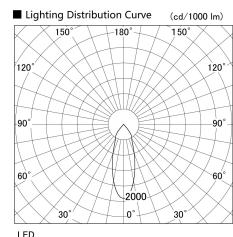

Item no. UB011-0640G8027

Series Name: Cylinder type landscape bracket (Up OR Down)

Installation	Block type
Type	Cylinder type landscape bracket (Up OR Down)
Fixture wattage	6W
Beam angle	35 deg
Color Temp.	4000K
CRI	Ra>80
Luminous	450 lm
Body	Die-cast aluminum alloy
Body finish	N/A
Trim finish	N/A
Reflector finish	N/A
IP Rate	IP65
Light source	COB module
Input Voltage	AC220~240V
Dimming Type	Non-Dimmable
Certificate	CE, CCC
Cut Hole	N/A