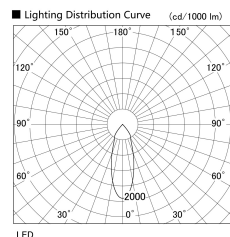

Item no. UB011-0640G8027

Series Name: Cylinder type landscape bracket (Up OR Down)

Installation	Block type
Type	Cylinder type landscape bracket (Up OR Down)
Fixture wattage	6W
Beam angle	35 deg
Color Temp.	4000K
CRI	Ra>80
Luminous	450 lm
Body	Die-cast aluminum alloy
Body finish	N/A
Trim finish	N/A
Reflector finish	N/A
IP Rate	IP65
Light source	COB module
Input Voltage	AC220~240V
Dimming Type	Non-Dimmable
Certificate	CE, CCC
Cut Hole	N/A