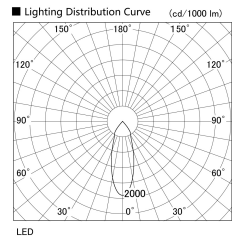

Item no. UB011-0640G8030

Series Name: Cylinder type landscape bracket (Up OR Down)

Installation	Block type
Type	Cylinder type landscape bracket (Up OR Down)
Fixture wattage	6W
Beam angle	35 deg
Color Temp.	4000K
CRI	Ra>80
Luminous	475 lm
Body	Die-cast aluminum alloy
Body finish	N/A
Trim finish	N/A
Reflector finish	N/A
IP Rate	IP65
Light source	COB module
Input Voltage	AC220~240V
Dimming Type	Non-Dimmable
Certificate	CE, CCC
Cut Hole	N/A