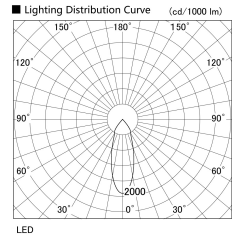

Item no. UB011-0640G8030

Series Name: Cylinder type landscape bracket (Up OR Down)

Installation	Block type
Type	Cylinder type landscape bracket (Up OR Down)
Fixture wattage	6W
Beam angle	35 deg
Color Temp.	4000K
CRI	Ra>80
Luminous	475 lm
Body	Die-cast aluminum alloy
Body finish	N/A
Trim finish	N/A
Reflector finish	N/A
IP Rate	IP65
Light source	COB module
Input Voltage	AC220~240V
Dimming Type	Non-Dimmable
Certificate	CE, CCC
Cut Hole	N/A