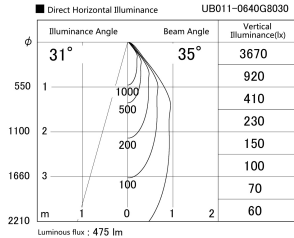

Item no. UB011-0640G8030

Series Name: Cylinder type landscape bracket (Up OR Down)

Installation	Block type
Type	Cylinder type landscape bracket (Up OR Down)
Fixture wattage	6W
Beam angle	35 deg
Color Temp.	4000K
CRI	Ra>80
Luminous	475 lm
Body	Die-cast aluminum alloy
Body finish	N/A
Trim finish	N/A
Reflector finish	N/A
IP Rate	IP65
Light source	COB module
Input Voltage	AC220~240V
Dimming Type	Non-Dimmable
Certificate	CE, CCC
Cut Hole	N/A