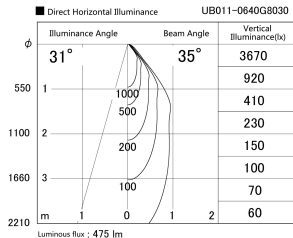

Item no. UB011-0640G8030

Series Name: Cylinder type landscape bracket (Up OR Down)

Installation	Block type
Type	Cylinder type landscape bracket (Up OR Down)
Fixture wattage	6W
Beam angle	35 deg
Color Temp.	4000K
CRI	Ra>80
Luminous	475 lm
Body	Die-cast aluminum alloy
Body finish	N/A
Trim finish	N/A
Reflector finish	N/A
IP Rate	IP65
Light source	COB module
Input Voltage	AC220~240V
Dimming Type	Non-Dimmable
Certificate	CE, CCC
Cut Hole	N/A