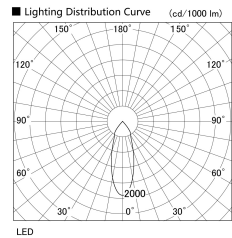

Item no. UB011-0640G8040

Series Name: Cylinder type landscape bracket (Up OR Down)

Installation	Block type
Type	Cylinder type landscape bracket (Up OR Down)
Fixture wattage	6W
Beam angle	35 deg
Color Temp.	4000K
CRI	Ra>80
Luminous	490 lm
Body	Die-cast aluminum alloy
Body finish	N/A
Trim finish	N/A
Reflector finish	N/A
IP Rate	IP65
Light source	COB module
Input Voltage	AC220~240V
Dimming Type	Non-Dimmable
Certificate	CE, CCC
Cut Hole	N/A