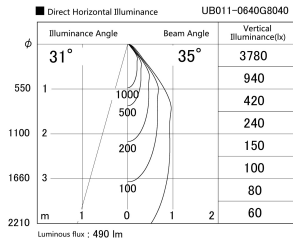

Item no. UB011-0640G8040

Series Name: Cylinder type landscape bracket (Up OR Down)

Installation	Block type
Type	
Fixture wattage	6W
Beam angle	35 deg
Color Temp.	4000K
CRI	Ra>80
Luminous	490 lm
Body	Die-cast aluminum alloy
Body finish	N/A
Trim finish	N/A
Reflector finish	N/A
IP Rate	IP65
Light source	COB module
Input Voltage	AC220~240V
Dimming Type	Non-Dimmable
Certificate	CE, CCC
Cut Hole	N/A