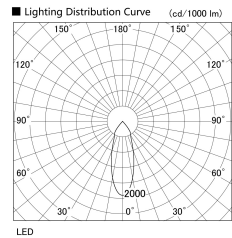

Item no. UB011-0640G8040

Series Name: Cylinder type landscape bracket (Up OR Down)

Installation	Block type
Type	
Fixture wattage	6W
Beam angle	35 deg
Color Temp.	4000K
CRI	Ra>80
Luminous	490 lm
Body	Die-cast aluminum alloy
Body finish	N/A
Trim finish	N/A
Reflector finish	N/A
IP Rate	IP65
Light source	COB module
Input Voltage	AC220~240V
Dimming Type	Non-Dimmable
Certificate	CE, CCC
Cut Hole	N/A