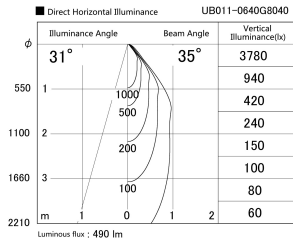

Item no. UB011-0640G8040

Series Name: Cylinder type landscape bracket (Up OR Down)

Installation	Block type
Type	Cylinder type landscape bracket (Up OR Down)
Fixture wattage	6W
Beam angle	35 deg
Color Temp.	4000K
CRI	Ra>80
Luminous	490 lm
Body	Die-cast aluminum alloy
Body finish	N/A
Trim finish	N/A
Reflector finish	N/A
IP Rate	IP65
Light source	COB module
Input Voltage	AC220~240V
Dimming Type	Non-Dimmable
Certificate	CE, CCC
Cut Hole	N/A