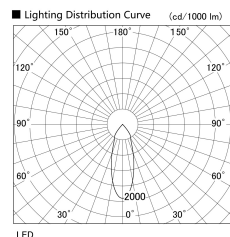

Item no. UB011-0640G8040

Series Name: Cylinder type landscape bracket (Up OR Down)

Installation	Block type
Type	Cylinder type landscape bracket (Up OR Down)
Fixture wattage	6W
Beam angle	35 deg
Color Temp.	4000K
CRI	Ra>80
Luminous	490 lm
Body	Die-cast aluminum alloy
Body finish	N/A
Trim finish	N/A
Reflector finish	N/A
IP Rate	IP65
Light source	COB module
Input Voltage	AC220~240V
Dimming Type	Non-Dimmable
Certificate	CE, CCC
Cut Hole	N/A