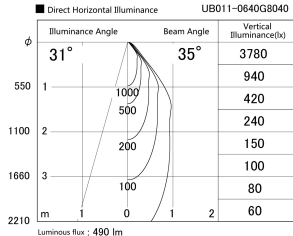

Item no. UB011-0640G8040

Series Name: Cylinder type landscape bracket (Up OR Down)

Installation	Block type
Type	Cylinder type landscape bracket (Up OR Down)
Fixture wattage	6W
Beam angle	35 deg
Color Temp.	4000K
CRI	Ra>80
Luminous	490 lm
Body	Die-cast aluminum alloy
Body finish	N/A
Trim finish	N/A
Reflector finish	N/A
IP Rate	IP65
Light source	COB module
Input Voltage	AC220~240V
Dimming Type	Non-Dimmable
Certificate	CE, CCC
Cut Hole	N/A