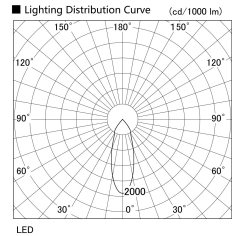

Item no. UB011-0640G8040

Series Name: Cylinder type landscape bracket (Up OR Down)

Installation	Block type
Type	Cylinder type landscape bracket (Up OR Down)
Fixture wattage	6W
Beam angle	35 deg
Color Temp.	4000K
CRI	Ra>80
Luminous	490 lm
Body	Die-cast aluminum alloy
Body finish	N/A
Trim finish	N/A
Reflector finish	N/A
IP Rate	IP65
Light source	COB module
Input Voltage	AC220~240V
Dimming Type	Non-Dimmable
Certificate	CE, CCC
Cut Hole	N/A