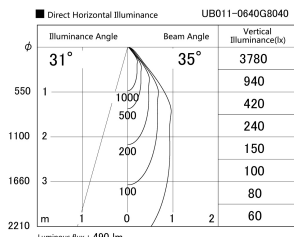

Item no. UB011-0640G8040

Series Name: Cylinder type landscape bracket (Up OR Down)

Installation	Block type
Type	Cylinder type landscape bracket (Up OR Down)
Fixture wattage	6W
Beam angle	35 deg
Color Temp.	4000K
CRI	Ra>80
Luminous	490 lm
Body	Die-cast aluminum alloy
Body finish	N/A
Trim finish	N/A
Reflector finish	N/A
IP Rate	IP65
Light source	COB module
Input Voltage	AC220~240V
Dimming Type	Non-Dimmable
Certificate	CE, CCC
Cut Hole	N/A