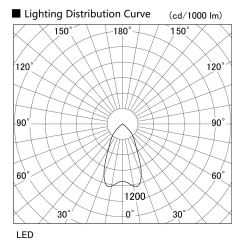

Item
DD114-18W8027-DM(DIRECT)

no. Series Name: Direct & Indirect
distribution downlight

Installation	Recessed
Type	
Fixture wattage	16.4W
Beam angle	58 deg
Color Temp.	2700K
CRI	Ra>80
Luminous	450 lm
Body	Die-cast aluminum alloy
Body finish	N/A
Trim finish	White
Reflector finish	N/A
IP Rate	IP20
Light source	COB module
Input Voltage	AC220~240V
Dimming Type	Dimmable
Certificate	CE, CCC
Cut Hole	100mm