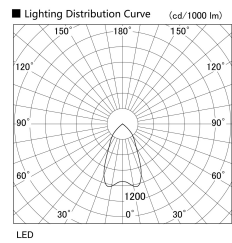

Item
DD114-18W8027-DM(DIRECT)

no. Series Name: Direct & Indirect
distribution downlight

Installation	Recessed
Type	Direct & Indirect distribution downlight
Fixture wattage	16.4W
Beam angle	58 deg
Color Temp.	2700K
CRI	Ra>80
Luminous	450 lm
Body	Die-cast aluminum alloy
Body finish	N/A
Trim finish	White
Reflector finish	N/A
IP Rate	IP20
Light source	COB module
Input Voltage	AC220~240V
Dimming Type	Dimmable
Certificate	CE, CCC
Cut Hole	100mm