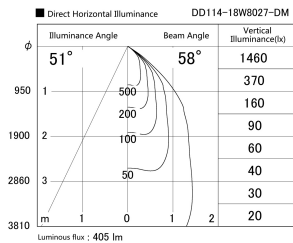

Item
DD114-18W8027-DM(DIRECT)

no. Series Name: Direct & Indirect
distribution downlight

Installation	Recessed
Type	Direct & Indirect distribution downlight
Fixture wattage	16.4W
Beam angle	58 deg
Color Temp.	2700K
CRI	Ra>80
Luminous	450 lm
Body	Die-cast aluminum alloy
Body finish	N/A
Trim finish	White
Reflector finish	N/A
IP Rate	IP20
Light source	COB module
Input Voltage	AC220~240V
Dimming Type	Dimmable
Certificate	CE, CCC
Cut Hole	100mm