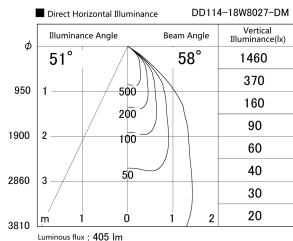

Item
DD114-18W8027-DM(DIRECT)

no. Series Name: Direct & Indirect
distribution downlight

Installation	Recessed
Type	
Fixture wattage	16.4W
Beam angle	58 deg
Color Temp.	2700K
CRI	Ra>80
Luminous	450 lm
Body	Die-cast aluminum alloy
Body finish	N/A
Trim finish	White
Reflector finish	N/A
IP Rate	IP20
Light source	COB module
Input Voltage	AC220~240V
Dimming Type	Dimmable
Certificate	CE, CCC
Cut Hole	100mm