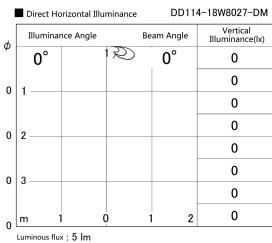

Item  
DD114-18W8027-DM(INDIRECT)

no. Series Name: Direct & Indirect  
distribution downlight

Installation	Recessed
Type	
Fixture wattage	16.4W
Beam angle	N/A
Color Temp.	2700K
CRI	Ra>80
Luminous	5 lm
Body	Die-cast aluminum alloy
Body finish	N/A
Trim finish	White
Reflector finish	N/A
IP Rate	IP20
Light source	COB module
Input Voltage	AC220~240V
Dimming Type	Dimmable
Certificate	CE, CCC
Cut Hole	N/A