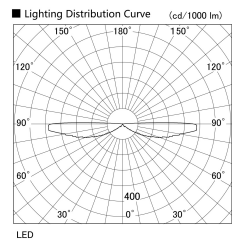

Item  
DD114-18W8027-DM(INDIRECT)

no. Series Name: Direct & Indirect  
distribution downlight

Installation	Recessed
Type	
Fixture wattage	16.4W
Beam angle	N/A
Color Temp.	2700K
CRI	Ra>80
Luminous	5 lm
Body	Die-cast aluminum alloy
Body finish	N/A
Trim finish	White
Reflector finish	N/A
IP Rate	IP20
Light source	COB module
Input Voltage	AC220~240V
Dimming Type	Dimmable
Certificate	CE, CCC
Cut Hole	N/A