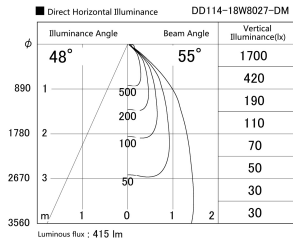

Item no. DD114-18W8027-DM(BOTH)

Series Name: Direct & Indirect distribution downlight

Installation	Recessed
Type	Direct & Indirect distribution downlight
Fixture wattage	16.4W
Beam angle	55 deg
Color Temp.	2700K
CRI	Ra>80
Luminous	415 lm
Body	Die-cast aluminum alloy
Body finish	N/A
Trim finish	White
Reflector finish	N/A
IP Rate	IP20
Light source	COB module
Input Voltage	AC220~240V
Dimming Type	Dimmable
Certificate	CE, CCC
Cut Hole	N/A