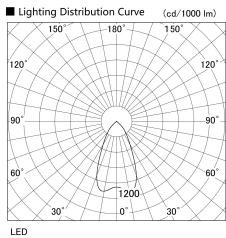

Item no. DD114-18W8027-DM(BOTH)

Series Name: Direct & Indirect distribution downlight

Installation	Recessed
Type	Direct & Indirect distribution downlight
Fixture wattage	16.4W
Beam angle	55 deg
Color Temp.	2700K
CRI	Ra>80
Luminous	415 lm
Body	Die-cast aluminum alloy
Body finish	N/A
Trim finish	White
Reflector finish	N/A
IP Rate	IP20
Light source	COB module
Input Voltage	AC220~240V
Dimming Type	Dimmable
Certificate	CE, CCC
Cut Hole	N/A