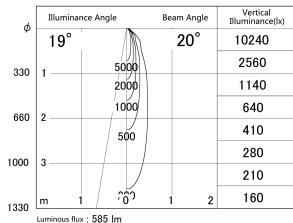

Item
DD113-18W8027-DM(Medium)

no. Series Name: Wide & Narrow distribution
downlight

■ Lighting Distribution Curve (cd/1000 lm)

Installation	Recessed
Type	Wide & Narrow distribution downlight
Fixture wattage	16.4W
Beam angle	20 deg
Color Temp.	2700K
CRI	Ra>80
Luminous	585 lm
Body	Die-cast aluminum alloy
Body finish	N/A
Trim finish	White
Reflector finish	N/A
IP Rate	IP20
Light source	COB module
Input Voltage	AC220~240V
Dimming Type	Dimmable
Certificate	CE, CCC
Cut Hole	N/A