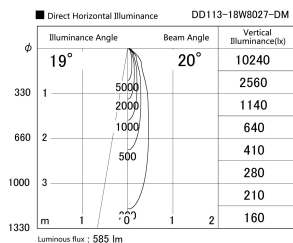

Item  
DD113-18W8027-DM(Medium)

no. Series Name: Wide & Narrow distribution  
downlight

Installation	Recessed
Type	Wide & Narrow distribution downlight
Fixture wattage	16.4W
Beam angle	20 deg
Color Temp.	2700K
CRI	Ra>80
Luminous	585 lm
Body	Die-cast aluminum alloy
Body finish	N/A
Trim finish	White
Reflector finish	N/A
IP Rate	IP20
Light source	COB module
Input Voltage	AC220~240V
Dimming Type	Dimmable
Certificate	CE, CCC
Cut Hole	N/A