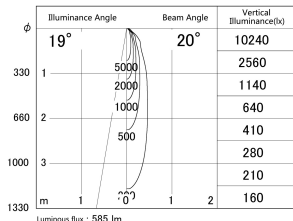

Item
DD113-18W8027-DM(Medium)

no. Series Name: Wide & Narrow distribution
downlight

■ Lighting Distribution Curve (cd/1000 lm)

Installation	Recessed
Type	
Fixture wattage	16.4W
Beam angle	20 deg
Color Temp.	2700K
CRI	Ra>80
Luminous	585 lm
Body	Die-cast aluminum alloy
Body finish	N/A
Trim finish	White
Reflector finish	N/A
IP Rate	IP20
Light source	COB module
Input Voltage	AC220~240V
Dimming Type	Dimmable
Certificate	CE, CCC
Cut Hole	N/A