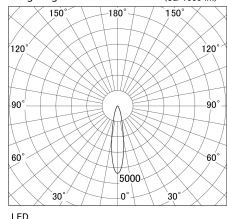

■ Lighting Distribution Curve (cd/1000 lm)