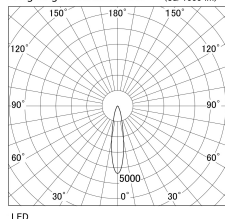

■ Lighting Distribution Curve (cd/1000 lm)