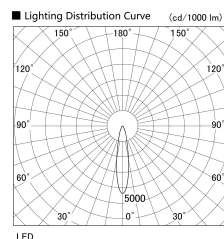

Item  
DD113-18W8027-DM(Medium)

no. Series Name: Wide & Narrow distribution  
downlight

Installation	Recessed
Type	Wide & Narrow distribution downlight
Fixture wattage	16.4W
Beam angle	20 deg
Color Temp.	2700K
CRI	Ra>80
Luminous	585 lm
Body	Die-cast aluminum alloy
Body finish	N/A
Trim finish	White
Reflector finish	N/A
IP Rate	IP20
Light source	COB module
Input Voltage	AC220~240V
Dimming Type	Dimmable
Certificate	CE, CCC
Cut Hole	N/A