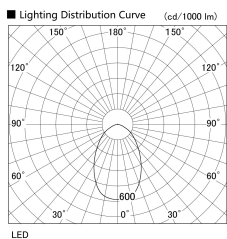

Item no. DD113-18W8027-DM(Wide)

Series Name: Wide & Narrow distribution downlight

Installation	Recessed
Type	Wide & Narrow distribution downlight
Fixture wattage	16.4W
Beam angle	72 deg
Color Temp.	2700K
CRI	Ra>80
Luminous	530 lm
Body	Die-cast aluminum alloy
Body finish	N/A
Trim finish	White
Reflector finish	N/A
IP Rate	IP20
Light source	COB module
Input Voltage	AC220~240V
Dimming Type	Dimmable
Certificate	CE, CCC
Cut Hole	N/A