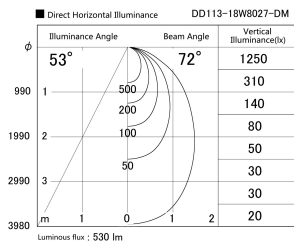

Item no. DD113-18W8027-DM(Wide)

Series Name: Wide & Narrow distribution downlight

Installation	Recessed
Type	Wide & Narrow distribution downlight
Fixture wattage	16.4W
Beam angle	72 deg
Color Temp.	2700K
CRI	Ra>80
Luminous	530 lm
Body	Die-cast aluminum alloy
Body finish	N/A
Trim finish	White
Reflector finish	N/A
IP Rate	IP20
Light source	COB module
Input Voltage	AC220~240V
Dimming Type	Dimmable
Certificate	CE, CCC
Cut Hole	N/A