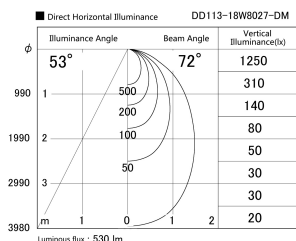

Item no. DD113-18W8027-DM(Wide)

Series Name: Wide & Narrow distribution  
downlight

Installation	Recessed
Type	
Fixture wattage	16.4W
Beam angle	72 deg
Color Temp.	2700K
CRI	Ra>80
Luminous	530 lm
Body	Die-cast aluminum alloy
Body finish	N/A
Trim finish	White
Reflector finish	N/A
IP Rate	IP20
Light source	COB module
Input Voltage	AC220~240V
Dimming Type	Dimmable
Certificate	CE, CCC
Cut Hole	N/A