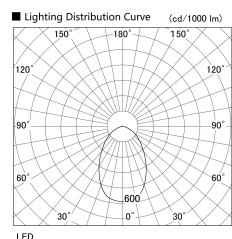

Item no. DD113-18W8027-DM(Wide)

Series Name: Wide & Narrow distribution  
downlight

Installation	Recessed
Type	
Fixture wattage	16.4W
Beam angle	72 deg
Color Temp.	2700K
CRI	Ra>80
Luminous	530 lm
Body	Die-cast aluminum alloy
Body finish	N/A
Trim finish	White
Reflector finish	N/A
IP Rate	IP20
Light source	COB module
Input Voltage	AC220~240V
Dimming Type	Dimmable
Certificate	CE, CCC
Cut Hole	N/A