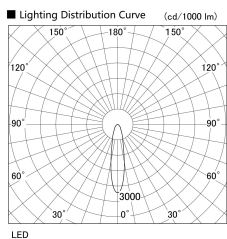

Item no. DD113-18W8027-DM(BOTH)

Series Name: Wide & Narrow distribution
downlight

Installation	Recessed
Type	
Fixture wattage	16.4W
Beam angle	22 deg
Color Temp.	2700K
CRI	Ra>80
Luminous	1100 lm
Body	Die-cast aluminum alloy
Body finish	N/A
Trim finish	White
Reflector finish	N/A
IP Rate	IP20
Light source	COB module
Input Voltage	AC220~240V
Dimming Type	Dimmable
Certificate	CE, CCC
Cut Hole	N/A