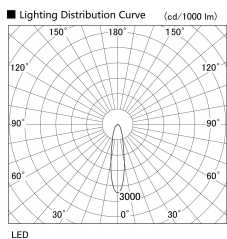

Item no. DD113-18W8027-DM(BOTH)

Series Name: Wide & Narrow distribution downlight

Installation	Recessed
Type	Wide & Narrow distribution downlight
Fixture wattage	16.4W
Beam angle	22 deg
Color Temp.	2700K
CRI	Ra>80
Luminous	1100 lm
Body	Die-cast aluminum alloy
Body finish	N/A
Trim finish	White
Reflector finish	N/A
IP Rate	IP20
Light source	COB module
Input Voltage	AC220~240V
Dimming Type	Dimmable
Certificate	CE, CCC
Cut Hole	N/A