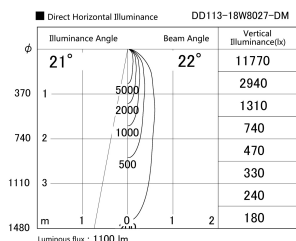

Item no. DD113-18W8027-DM(BOTH)

Series Name: Wide & Narrow distribution
downlight

| | |
|------------------|---|
| Installation | Recessed |
| Type | Wide & Narrow distribution downlight |
| Fixture wattage | 16.4W |
| Beam angle | 22 deg |
| Color Temp. | 2700K |
| CRI | Ra>80 |
| Luminous | 1100 lm |
| Body | Die-cast aluminum alloy |
| Body finish | N/A |
| Trim finish | White |
| Reflector finish | N/A |
| IP Rate | IP20 |
| Light source | COB module |
| Input Voltage | AC220~240V |
| Dimming Type | Dimmable |
| Certificate | CE, CCC |
| Cut Hole | N/A |