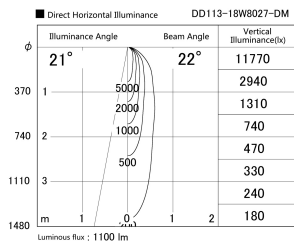

Item no. DD113-18W8027-DM(BOTH)

Series Name: Wide & Narrow distribution
downlight

Installation	Recessed
Type	
Fixture wattage	16.4W
Beam angle	22 deg
Color Temp.	2700K
CRI	Ra>80
Luminous	1100 lm
Body	Die-cast aluminum alloy
Body finish	N/A
Trim finish	White
Reflector finish	N/A
IP Rate	IP20
Light source	COB module
Input Voltage	AC220~240V
Dimming Type	Dimmable
Certificate	CE, CCC
Cut Hole	N/A