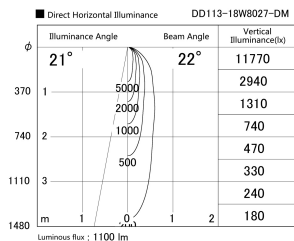

Item no. DD113-18W8027-DM(BOTH)

Series Name: Wide & Narrow distribution downlight

Installation	Recessed
Type	Wide & Narrow distribution downlight
Fixture wattage	16.4W
Beam angle	22 deg
Color Temp.	2700K
CRI	Ra>80
Luminous	1100 lm
Body	Die-cast aluminum alloy
Body finish	N/A
Trim finish	White
Reflector finish	N/A
IP Rate	IP20
Light source	COB module
Input Voltage	AC220~240V
Dimming Type	Dimmable
Certificate	CE, CCC
Cut Hole	N/A