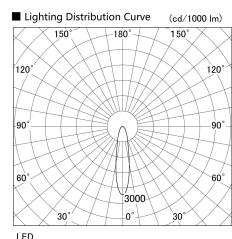

Item no. DD113-18W8027-DM(BOTH)

Series Name: Wide & Narrow distribution
downlight

| | |
|------------------|---|
| Installation | Recessed |
| Type | Wide & Narrow distribution downlight |
| Fixture wattage | 16.4W |
| Beam angle | 22 deg |
| Color Temp. | 2700K |
| CRI | Ra>80 |
| Luminous | 1100 lm |
| Body | Die-cast aluminum alloy |
| Body finish | N/A |
| Trim finish | White |
| Reflector finish | N/A |
| IP Rate | IP20 |
| Light source | COB module |
| Input Voltage | AC220~240V |
| Dimming Type | Dimmable |
| Certificate | CE, CCC |
| Cut Hole | N/A |