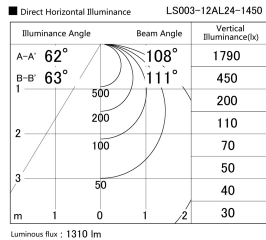

Item no. LS003-12AL24-1450

Series Name: Linear Slim Light

Installation	Direct mount
Type	Linear Slim Light
Fixture wattage	18W
Beam angle	108 x 111 deg
Color Temp.	2400K
CRI	Ra>90
Luminous	1312 lm
Body	Extruded aluminum + PC
Body finish	White
Trim finish	White
Reflector finish	N/A
IP Rate	IP20
Light source	SMD chips
Input Voltage	AC220~240V
Dimming Type	Non-Dimmable
Certificate	CE, CCC
Cut Hole	N/A

Length (Weight)	
18.0W	1450mm (0.23kg)
14.4W	1162mm (0.19kg)
12.0W	970mm (0.16kg)
10.8W	874mm (0.14kg)
8.4W	682mm (0.11kg)
7.2W	586mm (0.1kg)
6.0W	490mm (0.08kg)
4.8W	394mm (0.07kg)
3.0W	250mm (0.04kg)
0.6W	58mm (0.01kg)