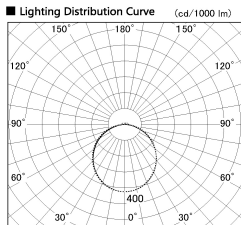

Item no. LS003-12AL24-1450

Series Name: Linear Slim Light

Installation	Direct mount
Type	Linear Slim Light
Fixture wattage	18W
Beam angle	108 x 111 deg
Color Temp.	2400K
CRI	Ra>90
Luminous	1312 lm
Body	Extruded aluminum + PC
Body finish	White
Trim finish	White
Reflector finish	N/A
IP Rate	IP20
Light source	SMD chips
Input Voltage	AC220~240V
Dimming Type	Non-Dimmable
Certificate	CE, CCC
Cut Hole	N/A

Length (Weight)	
18.0W	1450mm (0.23kg)
14.4W	1162mm (0.19kg)
12.0W	970mm (0.16kg)
10.8W	874mm (0.14kg)
8.4W	682mm (0.11kg)
7.2W	586mm (0.1kg)
6.0W	490mm (0.08kg)
4.8W	394mm (0.07kg)
3.0W	250mm (0.04kg)
0.6W	58mm (0.01kg)