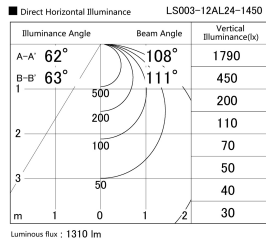

Item no. LS003-12AL24-1450

Series Name: Linear Slim Light

Installation	Direct mount
Type	
Fixture wattage	18W
Beam angle	108 x 111 deg
Color Temp.	2400K
CRI	Ra>90
Luminous	1312 lm
Body	Extruded aluminum + PC
Body finish	White
Trim finish	White
Reflector finish	N/A
IP Rate	IP20
Light source	SMD chips
Input Voltage	AC220~240V
Dimming Type	Non-Dimmable
Certificate	CE, CCC
Cut Hole	N/A

Length (Weight)	
18.0W	1450mm (0.23kg)
14.4W	1162mm (0.19kg)
12.0W	970mm (0.16kg)
10.8W	874mm (0.14kg)
8.4W	682mm (0.11kg)
7.2W	586mm (0.1kg)
6.0W	490mm (0.08kg)
4.8W	394mm (0.07kg)
3.0W	250mm (0.04kg)
0.6W	58mm (0.01kg)