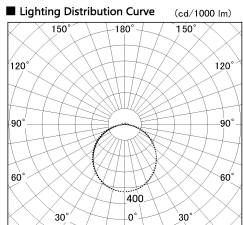

Item no. LS003-12AL24-1450

Series Name: Linear Slim Light

Installation	Direct mount
Type	
Fixture wattage	18W
Beam angle	108 x 111 deg
Color Temp.	2400K
CRI	Ra>90
Luminous	1312 lm
Body	Extruded aluminum + PC
Body finish	White
Trim finish	White
Reflector finish	N/A
IP Rate	IP20
Light source	SMD chips
Input Voltage	AC220~240V
Dimming Type	Non-Dimmable
Certificate	CE, CCC
Cut Hole	N/A

Length (Weight)	
18.0W	1450mm (0.23kg)
14.4W	1162mm (0.19kg)
12.0W	970mm (0.16kg)
10.8W	874mm (0.14kg)
8.4W	682mm (0.11kg)
7.2W	586mm (0.1kg)
6.0W	490mm (0.08kg)
4.8W	394mm (0.07kg)
3.0W	250mm (0.04kg)
0.6W	58mm (0.01kg)