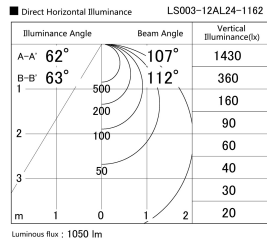

Item no. LS003-12AL24-1162

Series Name: Linear Slim Light

Installation	Direct mount
Type	
Fixture wattage	14.4W
Beam angle	109 x 112 deg
Color Temp.	2400K
CRI	Ra>90
Luminous	1050 lm
Body	Extruded aluminum + PC
Body finish	White
Trim finish	White
Reflector finish	N/A
IP Rate	IP20
Light source	SMD chips
Input Voltage	AC220~240V
Dimming Type	Non-Dimmable
Certificate	CE, CCC
Cut Hole	N/A

Length (Weight)	
18.0W	1450mm (0.23kg)
14.4W	1162mm (0.19kg)
12.0W	970mm (0.16kg)
10.8W	874mm (0.14kg)
8.4W	682mm (0.11kg)
7.2W	586mm (0.1kg)
6.0W	490mm (0.08kg)
4.8W	394mm (0.07kg)
3.0W	250mm (0.04kg)
0.6W	58mm (0.01kg)