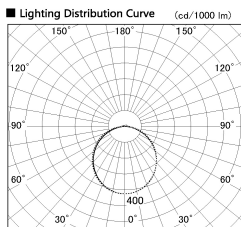

Item no. LS003-12AL24-1162

Series Name: Linear Slim Light

Installation	Direct mount
Type	
Fixture wattage	14.4W
Beam angle	109 x 112 deg
Color Temp.	2400K
CRI	Ra>90
Luminous	1050 lm
Body	Extruded aluminum + PC
Body finish	White
Trim finish	White
Reflector finish	N/A
IP Rate	IP20
Light source	SMD chips
Input Voltage	AC220~240V
Dimming Type	Non-Dimmable
Certificate	CE, CCC
Cut Hole	N/A

Length (Weight)	
18.0W	1450mm (0.23kg)
14.4W	1162mm (0.19kg)
12.0W	970mm (0.16kg)
10.8W	874mm (0.14kg)
8.4W	682mm (0.11kg)
7.2W	586mm (0.1kg)
6.0W	490mm (0.08kg)
4.8W	394mm (0.07kg)
3.0W	250mm (0.04kg)
0.6W	58mm (0.01kg)