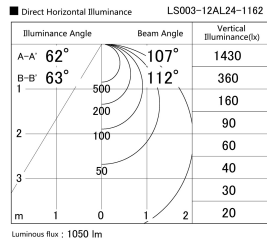

Item no. LS003-12AL24-1162

Series Name: Linear Slim Light

Installation	Direct mount
Type	Linear Slim Light
Fixture wattage	14.4W
Beam angle	109 x 112 deg
Color Temp.	2400K
CRI	Ra>90
Luminous	1050 lm
Body	Extruded aluminum + PC
Body finish	White
Trim finish	White
Reflector finish	N/A
IP Rate	IP20
Light source	SMD chips
Input Voltage	AC220~240V
Dimming Type	Non-Dimmable
Certificate	CE, CCC
Cut Hole	N/A

Length (Weight)	
18.0W	1450mm (0.23kg)
14.4W	1162mm (0.19kg)
12.0W	970mm (0.16kg)
10.8W	874mm (0.14kg)
8.4W	682mm (0.11kg)
7.2W	586mm (0.1kg)
6.0W	490mm (0.08kg)
4.8W	394mm (0.07kg)
3.0W	250mm (0.04kg)
0.6W	58mm (0.01kg)