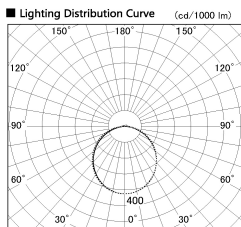

Item no. LS003-12AL24-1162

Series Name: Linear Slim Light

Installation	Direct mount
Type	Linear Slim Light
Fixture wattage	14.4W
Beam angle	109 x 112 deg
Color Temp.	2400K
CRI	Ra>90
Luminous	1050 lm
Body	Extruded aluminum + PC
Body finish	White
Trim finish	White
Reflector finish	N/A
IP Rate	IP20
Light source	SMD chips
Input Voltage	AC220~240V
Dimming Type	Non-Dimmable
Certificate	CE, CCC
Cut Hole	N/A

Length (Weight)	
18.0W	1450mm (0.23kg)
14.4W	1162mm (0.19kg)
12.0W	970mm (0.16kg)
10.8W	874mm (0.14kg)
8.4W	682mm (0.11kg)
7.2W	586mm (0.1kg)
6.0W	490mm (0.08kg)
4.8W	394mm (0.07kg)
3.0W	250mm (0.04kg)
0.6W	58mm (0.01kg)