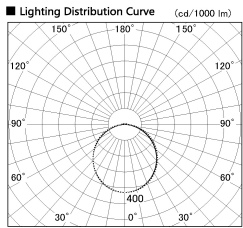

Item no. LS003-12AL24-0970

Series Name: Linear Slim Light

Installation	Direct mount
Type	Linear Slim Light
Fixture wattage	12W
Beam angle	107 x 109 deg
Color Temp.	2400K
CRI	Ra>90
Luminous	875 lm
Body	Extruded aluminum + PC
Body finish	White
Trim finish	White
Reflector finish	N/A
IP Rate	IP20
Light source	SMD chips
Input Voltage	AC220~240V
Dimming Type	Non-Dimmable
Certificate	CE, CCC
Cut Hole	N/A

Length (Weight)	
18.0W	1450mm (0.23kg)
14.4W	1162mm (0.19kg)
12.0W	970mm (0.16kg)
10.8W	874mm (0.14kg)
8.4W	682mm (0.11kg)
7.2W	586mm (0.1kg)
6.0W	490mm (0.08kg)
4.8W	394mm (0.07kg)
3.0W	250mm (0.04kg)
0.6W	58mm (0.01kg)