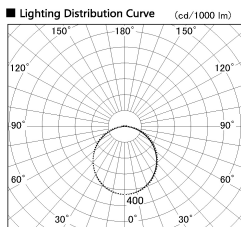

Item no. LS003-12AL24-0970

Series Name: Linear Slim Light

Installation	Direct mount
Type	
Fixture wattage	12W
Beam angle	107 x 109 deg
Color Temp.	2400K
CRI	Ra>90
Luminous	875 lm
Body	Extruded aluminum + PC
Body finish	White
Trim finish	White
Reflector finish	N/A
IP Rate	IP20
Light source	SMD chips
Input Voltage	AC220~240V
Dimming Type	Non-Dimmable
Certificate	CE, CCC
Cut Hole	N/A

Length (Weight)	
18.0W	1450mm (0.23kg)
14.4W	1162mm (0.19kg)
12.0W	970mm (0.16kg)
10.8W	874mm (0.14kg)
8.4W	682mm (0.11kg)
7.2W	586mm (0.1kg)
6.0W	490mm (0.08kg)
4.8W	394mm (0.07kg)
3.0W	250mm (0.04kg)
0.6W	58mm (0.01kg)