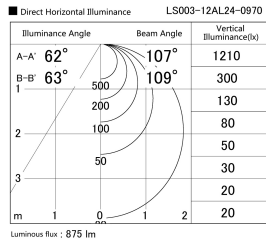

Item no. LS003-12AL24-0970

Series Name: Linear Slim Light

Installation	Direct mount
Type	
Fixture wattage	12W
Beam angle	107 x 109 deg
Color Temp.	2400K
CRI	Ra>90
Luminous	875 lm
Body	Extruded aluminum + PC
Body finish	White
Trim finish	White
Reflector finish	N/A
IP Rate	IP20
Light source	SMD chips
Input Voltage	AC220~240V
Dimming Type	Non-Dimmable
Certificate	CE, CCC
Cut Hole	N/A

Length (Weight)	
18.0W	1450mm (0.23kg)
14.4W	1162mm (0.19kg)
12.0W	970mm (0.16kg)
10.8W	874mm (0.14kg)
8.4W	682mm (0.11kg)
7.2W	586mm (0.1kg)
6.0W	490mm (0.08kg)
4.8W	394mm (0.07kg)
3.0W	250mm (0.04kg)
0.6W	58mm (0.01kg)