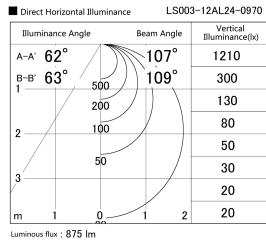

Item no. LS003-12AL24-0970

Series Name: Linear Slim Light

Installation	Direct mount
Type	Linear Slim Light
Fixture wattage	12W
Beam angle	107 x 109 deg
Color Temp.	2400K
CRI	Ra>90
Luminous	875 lm
Body	Extruded aluminum + PC
Body finish	White
Trim finish	White
Reflector finish	N/A
IP Rate	IP20
Light source	SMD chips
Input Voltage	AC220~240V
Dimming Type	Non-Dimmable
Certificate	CE, CCC
Cut Hole	N/A

Length (Weight)	
18.0W	1450mm (0.23kg)
14.4W	1162mm (0.19kg)
12.0W	970mm (0.16kg)
10.8W	874mm (0.14kg)
8.4W	682mm (0.11kg)
7.2W	586mm (0.1kg)
6.0W	490mm (0.08kg)
4.8W	394mm (0.07kg)
3.0W	250mm (0.04kg)
0.6W	58mm (0.01kg)