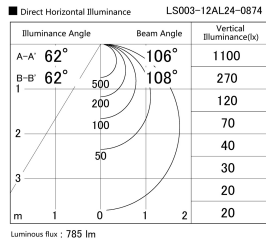

Item no. LS003-12AL24-0874

Series Name: Linear Slim Light

| | |
|------------------|------------------------|
| Installation | Direct mount |
| Type | |
| Fixture wattage | 10.8W |
| Beam angle | 106 x 108 deg |
| Color Temp. | 2400K |
| CRI | Ra>90 |
| Luminous | 787 lm |
| Body | Extruded aluminum + PC |
| Body finish | White |
| Trim finish | White |
| Reflector finish | N/A |
| IP Rate | IP20 |
| Light source | SMD chips |
| Input Voltage | AC220~240V |
| Dimming Type | Non-Dimmable |
| Certificate | CE, CCC |
| Cut Hole | N/A |

| Length (Weight) | |
|-----------------|-----------------|
| 18.0W | 1450mm (0.23kg) |
| 14.4W | 1162mm (0.19kg) |
| 12.0W | 970mm (0.16kg) |
| 10.8W | 874mm (0.14kg) |
| 8.4W | 682mm (0.11kg) |
| 7.2W | 586mm (0.1kg) |
| 6.0W | 490mm (0.08kg) |
| 4.8W | 394mm (0.07kg) |
| 3.0W | 250mm (0.04kg) |
| 0.6W | 58mm (0.01kg) |