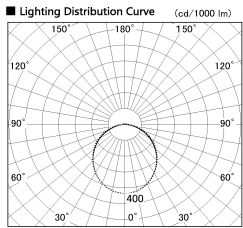

Item no. LS003-12AL24-0874

Series Name: Linear Slim Light

| | |
|------------------|------------------------|
| Installation | Direct mount |
| Type | |
| Fixture wattage | 10.8W |
| Beam angle | 106 x 108 deg |
| Color Temp. | 2400K |
| CRI | Ra>90 |
| Luminous | 787 lm |
| Body | Extruded aluminum + PC |
| Body finish | White |
| Trim finish | White |
| Reflector finish | N/A |
| IP Rate | IP20 |
| Light source | SMD chips |
| Input Voltage | AC220~240V |
| Dimming Type | Non-Dimmable |
| Certificate | CE, CCC |
| Cut Hole | N/A |

| Length (Weight) | |
|-----------------|-----------------|
| 18.0W | 1450mm (0.23kg) |
| 14.4W | 1162mm (0.19kg) |
| 12.0W | 970mm (0.16kg) |
| 10.8W | 874mm (0.14kg) |
| 8.4W | 682mm (0.11kg) |
| 7.2W | 586mm (0.1kg) |
| 6.0W | 490mm (0.08kg) |
| 4.8W | 394mm (0.07kg) |
| 3.0W | 250mm (0.04kg) |
| 0.6W | 58mm (0.01kg) |