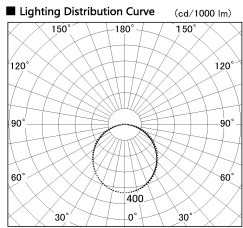

Item no. LS003-12AL24-0682

Series Name: Linear Slim Light

Installation	Direct mount
Type	
Fixture wattage	8.4W
Beam angle	107 x 110 deg
Color Temp.	2400K
CRI	Ra>90
Luminous	612 lm
Body	Extruded aluminum + PC
Body finish	White
Trim finish	White
Reflector finish	N/A
IP Rate	IP20
Light source	SMD chips
Input Voltage	AC220~240V
Dimming Type	Non-Dimmable
Certificate	CE, CCC
Cut Hole	N/A

Length (Weight)	
18.0W	1450mm (0.23kg)
14.4W	1162mm (0.19kg)
12.0W	970mm (0.16kg)
10.8W	874mm (0.14kg)
8.4W	682mm (0.11kg)
7.2W	586mm (0.1kg)
6.0W	490mm (0.08kg)
4.8W	394mm (0.07kg)
3.0W	250mm (0.04kg)
0.6W	58mm (0.01kg)