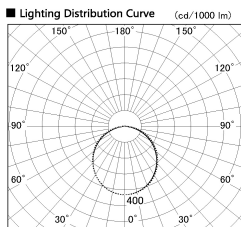

Item no. LS003-12AL24-0682

Series Name: Linear Slim Light

Installation	Direct mount
Type	Linear Slim Light
Fixture wattage	8.4W
Beam angle	107 x 110 deg
Color Temp.	2400K
CRI	Ra>90
Luminous	612 lm
Body	Extruded aluminum + PC
Body finish	White
Trim finish	White
Reflector finish	N/A
IP Rate	IP20
Light source	SMD chips
Input Voltage	AC220~240V
Dimming Type	Non-Dimmable
Certificate	CE, CCC
Cut Hole	N/A

Length (Weight)	
18.0W	1450mm (0.23kg)
14.4W	1162mm (0.19kg)
12.0W	970mm (0.16kg)
10.8W	874mm (0.14kg)
8.4W	682mm (0.11kg)
7.2W	586mm (0.1kg)
6.0W	490mm (0.08kg)
4.8W	394mm (0.07kg)
3.0W	250mm (0.04kg)
0.6W	58mm (0.01kg)