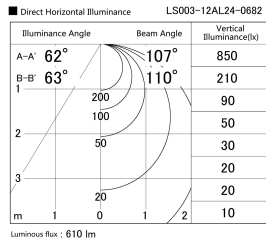

Item no. LS003-12AL24-0682

Series Name: Linear Slim Light

Installation	Direct mount
Type	
Fixture wattage	8.4W
Beam angle	107 x 110 deg
Color Temp.	2400K
CRI	Ra>90
Luminous	612 lm
Body	Extruded aluminum + PC
Body finish	White
Trim finish	White
Reflector finish	N/A
IP Rate	IP20
Light source	SMD chips
Input Voltage	AC220~240V
Dimming Type	Non-Dimmable
Certificate	CE, CCC
Cut Hole	N/A

Length (Weight)	
18.0W	1450mm (0.23kg)
14.4W	1162mm (0.19kg)
12.0W	970mm (0.16kg)
10.8W	874mm (0.14kg)
8.4W	682mm (0.11kg)
7.2W	586mm (0.1kg)
6.0W	490mm (0.08kg)
4.8W	394mm (0.07kg)
3.0W	250mm (0.04kg)
0.6W	58mm (0.01kg)