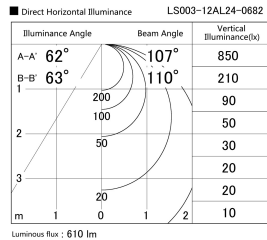

Item no. LS003-12AL24-0682

Series Name: Linear Slim Light

Installation	Direct mount
Type	Linear Slim Light
Fixture wattage	8.4W
Beam angle	107 x 110 deg
Color Temp.	2400K
CRI	Ra>90
Luminous	612 lm
Body	Extruded aluminum + PC
Body finish	White
Trim finish	White
Reflector finish	N/A
IP Rate	IP20
Light source	SMD chips
Input Voltage	AC220~240V
Dimming Type	Non-Dimmable
Certificate	CE, CCC
Cut Hole	N/A

Length (Weight)	
18.0W	1450mm (0.23kg)
14.4W	1162mm (0.19kg)
12.0W	970mm (0.16kg)
10.8W	874mm (0.14kg)
8.4W	682mm (0.11kg)
7.2W	586mm (0.1kg)
6.0W	490mm (0.08kg)
4.8W	394mm (0.07kg)
3.0W	250mm (0.04kg)
0.6W	58mm (0.01kg)