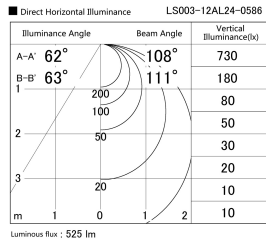

Item no. LS003-12AL24-0586

Series Name: Linear Slim Light

Installation	Direct mount
Type	
Fixture wattage	7.2W
Beam angle	108 x 111 deg
Color Temp.	2400K
CRI	Ra>90
Luminous	525 lm
Body	Extruded aluminum + PC
Body finish	White
Trim finish	White
Reflector finish	N/A
IP Rate	IP20
Light source	SMD chips
Input Voltage	AC220~240V
Dimming Type	Non-Dimmable
Certificate	CE, CCC
Cut Hole	N/A

Length (Weight)	
18.0W	1450mm (0.23kg)
14.4W	1162mm (0.19kg)
12.0W	970mm (0.16kg)
10.8W	874mm (0.14kg)
8.4W	682mm (0.11kg)
7.2W	586mm (0.1kg)
6.0W	490mm (0.08kg)
4.8W	394mm (0.07kg)
3.0W	250mm (0.04kg)
0.6W	58mm (0.01kg)