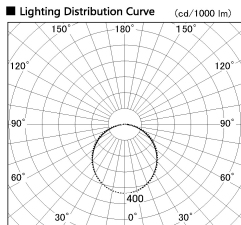

Item no. LS003-12AL24-0586

Series Name: Linear Slim Light

Installation	Direct mount
Type	
Fixture wattage	7.2W
Beam angle	108 x 111 deg
Color Temp.	2400K
CRI	Ra>90
Luminous	525 lm
Body	Extruded aluminum + PC
Body finish	White
Trim finish	White
Reflector finish	N/A
IP Rate	IP20
Light source	SMD chips
Input Voltage	AC220~240V
Dimming Type	Non-Dimmable
Certificate	CE, CCC
Cut Hole	N/A

Length (Weight)	
18.0W	1450mm (0.23kg)
14.4W	1162mm (0.19kg)
12.0W	970mm (0.16kg)
10.8W	874mm (0.14kg)
8.4W	682mm (0.11kg)
7.2W	586mm (0.1kg)
6.0W	490mm (0.08kg)
4.8W	394mm (0.07kg)
3.0W	250mm (0.04kg)
0.6W	58mm (0.01kg)