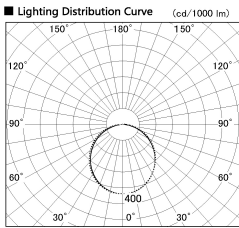

Item no. LS003-12AL24-0490

Series Name: Linear Slim Light

Installation	Direct mount
Type	Linear Slim Light
Fixture wattage	6W
Beam angle	107 x 112 deg
Color Temp.	2400K
CRI	Ra>90
Luminous	437 lm
Body	Extruded aluminum + PC
Body finish	White
Trim finish	White
Reflector finish	N/A
IP Rate	IP20
Light source	SMD chips
Input Voltage	AC220~240V
Dimming Type	Non-Dimmable
Certificate	CE, CCC
Cut Hole	N/A

Length (Weight)	
18.0W	1450mm (0.23kg)
14.4W	1162mm (0.19kg)
12.0W	970mm (0.16kg)
10.8W	874mm (0.14kg)
8.4W	682mm (0.11kg)
7.2W	586mm (0.1kg)
6.0W	490mm (0.08kg)
4.8W	394mm (0.07kg)
3.0W	250mm (0.04kg)
0.6W	58mm (0.01kg)