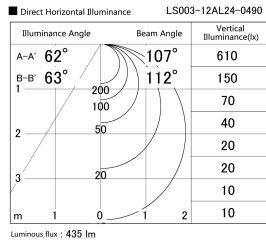

Item no. LS003-12AL24-0490

Series Name: Linear Slim Light

Installation	Direct mount
Type	Linear Slim Light
Fixture wattage	6W
Beam angle	107 x 112 deg
Color Temp.	2400K
CRI	Ra>90
Luminous	437 lm
Body	Extruded aluminum + PC
Body finish	White
Trim finish	White
Reflector finish	N/A
IP Rate	IP20
Light source	SMD chips
Input Voltage	AC220~240V
Dimming Type	Non-Dimmable
Certificate	CE, CCC
Cut Hole	N/A

Length (Weight)	
18.0W	1450mm (0.23kg)
14.4W	1162mm (0.19kg)
12.0W	970mm (0.16kg)
10.8W	874mm (0.14kg)
8.4W	682mm (0.11kg)
7.2W	586mm (0.1kg)
6.0W	490mm (0.08kg)
4.8W	394mm (0.07kg)
3.0W	250mm (0.04kg)
0.6W	58mm (0.01kg)