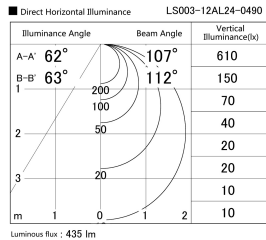

Item no. LS003-12AL24-0490

Series Name: Linear Slim Light

Installation	Direct mount
Type	
Fixture wattage	6W
Beam angle	107 x 112 deg
Color Temp.	2400K
CRI	Ra>90
Luminous	437 lm
Body	Extruded aluminum + PC
Body finish	White
Trim finish	White
Reflector finish	N/A
IP Rate	IP20
Light source	SMD chips
Input Voltage	AC220~240V
Dimming Type	Non-Dimmable
Certificate	CE, CCC
Cut Hole	N/A

Length (Weight)	
18.0W	1450mm (0.23kg)
14.4W	1162mm (0.19kg)
12.0W	970mm (0.16kg)
10.8W	874mm (0.14kg)
8.4W	682mm (0.11kg)
7.2W	586mm (0.1kg)
6.0W	490mm (0.08kg)
4.8W	394mm (0.07kg)
3.0W	250mm (0.04kg)
0.6W	58mm (0.01kg)