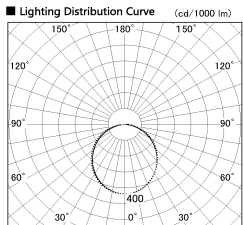

Item no. LS003-12AL24-0490

Series Name: Linear Slim Light

Installation	Direct mount
Type	
Fixture wattage	6W
Beam angle	107 x 112 deg
Color Temp.	2400K
CRI	Ra>90
Luminous	437 lm
Body	Extruded aluminum + PC
Body finish	White
Trim finish	White
Reflector finish	N/A
IP Rate	IP20
Light source	SMD chips
Input Voltage	AC220~240V
Dimming Type	Non-Dimmable
Certificate	CE, CCC
Cut Hole	N/A

Length (Weight)	
18.0W	1450mm (0.23kg)
14.4W	1162mm (0.19kg)
12.0W	970mm (0.16kg)
10.8W	874mm (0.14kg)
8.4W	682mm (0.11kg)
7.2W	586mm (0.1kg)
6.0W	490mm (0.08kg)
4.8W	394mm (0.07kg)
3.0W	250mm (0.04kg)
0.6W	58mm (0.01kg)