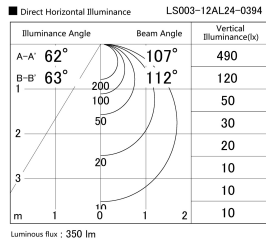

Item no. LS003-12AL24-0394

Series Name: Linear Slim Light

Installation	Direct mount
Type	
Fixture wattage	4.8W
Beam angle	107 x 112 deg
Color Temp.	2400K
CRI	Ra>90
Luminous	350 lm
Body	Extruded aluminum + PC
Body finish	White
Trim finish	White
Reflector finish	N/A
IP Rate	IP20
Light source	SMD chips
Input Voltage	AC220~240V
Dimming Type	Non-Dimmable
Certificate	CE, CCC
Cut Hole	N/A

Length (Weight)	
18.0W	1450mm (0.23kg)
14.4W	1162mm (0.19kg)
12.0W	970mm (0.16kg)
10.8W	874mm (0.14kg)
8.4W	682mm (0.11kg)
7.2W	586mm (0.1kg)
6.0W	490mm (0.08kg)
4.8W	394mm (0.07kg)
3.0W	250mm (0.04kg)
0.6W	58mm (0.01kg)