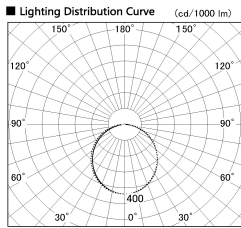

Item no. LS003-12AL24-0394

Series Name: Linear Slim Light

Installation	Direct mount
Type	
Fixture wattage	4.8W
Beam angle	107 x 112 deg
Color Temp.	2400K
CRI	Ra>90
Luminous	350 lm
Body	Extruded aluminum + PC
Body finish	White
Trim finish	White
Reflector finish	N/A
IP Rate	IP20
Light source	SMD chips
Input Voltage	AC220~240V
Dimming Type	Non-Dimmable
Certificate	CE, CCC
Cut Hole	N/A

Length (Weight)	
18.0W	1450mm (0.23kg)
14.4W	1162mm (0.19kg)
12.0W	970mm (0.16kg)
10.8W	874mm (0.14kg)
8.4W	682mm (0.11kg)
7.2W	586mm (0.1kg)
6.0W	490mm (0.08kg)
4.8W	394mm (0.07kg)
3.0W	250mm (0.04kg)
0.6W	58mm (0.01kg)