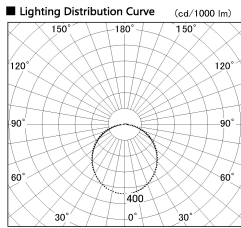

Item no. LS003-12AL24-0250

Series Name: Linear Slim Light

Installation	Direct mount
Type	Linear Slim Light
Fixture wattage	3W
Beam angle	108 x 111 deg
Color Temp.	2400K
CRI	Ra>90
Luminous	219 lm
Body	Extruded aluminum + PC
Body finish	White
Trim finish	White
Reflector finish	N/A
IP Rate	IP20
Light source	SMD chips
Input Voltage	AC220~240V
Dimming Type	Non-Dimmable
Certificate	CE, CCC
Cut Hole	N/A

Length (Weight)	
18.0W	1450mm (0.23kg)
14.4W	1162mm (0.19kg)
12.0W	970mm (0.16kg)
10.8W	874mm (0.14kg)
8.4W	682mm (0.11kg)
7.2W	586mm (0.1kg)
6.0W	490mm (0.08kg)
4.8W	394mm (0.07kg)
3.0W	250mm (0.04kg)
0.6W	58mm (0.01kg)