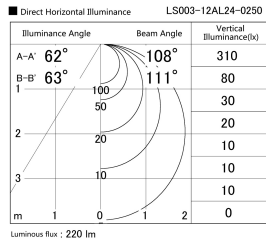

Item no. LS003-12AL24-0250

Series Name: Linear Slim Light

Installation	Direct mount
Type	Linear Slim Light
Fixture wattage	3W
Beam angle	108 x 111 deg
Color Temp.	2400K
CRI	Ra>90
Luminous	219 lm
Body	Extruded aluminum + PC
Body finish	White
Trim finish	White
Reflector finish	N/A
IP Rate	IP20
Light source	SMD chips
Input Voltage	AC220~240V
Dimming Type	Non-Dimmable
Certificate	CE, CCC
Cut Hole	N/A

Length (Weight)	
18.0W	1450mm (0.23kg)
14.4W	1162mm (0.19kg)
12.0W	970mm (0.16kg)
10.8W	874mm (0.14kg)
8.4W	682mm (0.11kg)
7.2W	586mm (0.1kg)
6.0W	490mm (0.08kg)
4.8W	394mm (0.07kg)
3.0W	250mm (0.04kg)
0.6W	58mm (0.01kg)