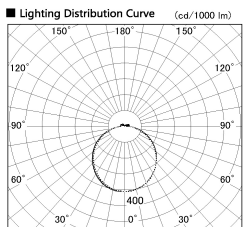

Item no. LS003-12AL24-0058

Series Name: Linear Slim Light

Installation	Direct mount
Type	
Fixture wattage	0.6W
Beam angle	110 x 112 deg
Color Temp.	2400K
CRI	Ra>90
Luminous	44 lm
Body	Extruded aluminum + PC
Body finish	White
Trim finish	White
Reflector finish	N/A
IP Rate	IP20
Light source	SMD chips
Input Voltage	AC220~240V
Dimming Type	Non-Dimmable
Certificate	CE, CCC
Cut Hole	N/A

Length (Weight)	
18.0W	1450mm (0.23kg)
14.4W	1162mm (0.19kg)
12.0W	970mm (0.16kg)
10.8W	874mm (0.14kg)
8.4W	682mm (0.11kg)
7.2W	586mm (0.1kg)
6.0W	490mm (0.08kg)
4.8W	394mm (0.07kg)
3.0W	250mm (0.04kg)
0.6W	58mm (0.01kg)