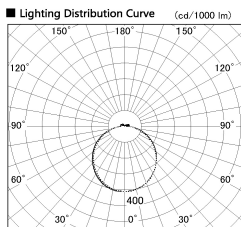

Item no. LS003-12AL24-0058

Series Name: Linear Slim Light

Installation	Direct mount
Type	Linear Slim Light
Fixture wattage	0.6W
Beam angle	110 x 112 deg
Color Temp.	2400K
CRI	Ra>90
Luminous	44 lm
Body	Extruded aluminum + PC
Body finish	White
Trim finish	White
Reflector finish	N/A
IP Rate	IP20
Light source	SMD chips
Input Voltage	AC220~240V
Dimming Type	Non-Dimmable
Certificate	CE, CCC
Cut Hole	N/A

Length (Weight)	
18.0W	1450mm (0.23kg)
14.4W	1162mm (0.19kg)
12.0W	970mm (0.16kg)
10.8W	874mm (0.14kg)
8.4W	682mm (0.11kg)
7.2W	586mm (0.1kg)
6.0W	490mm (0.08kg)
4.8W	394mm (0.07kg)
3.0W	250mm (0.04kg)
0.6W	58mm (0.01kg)