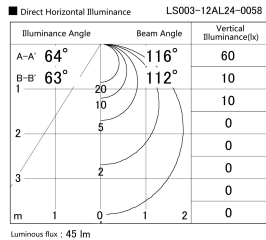

Item no. LS003-12AL24-0058

Series Name: Linear Slim Light

Installation	Direct mount
Type	Linear Slim Light
Fixture wattage	0.6W
Beam angle	110 x 112 deg
Color Temp.	2400K
CRI	Ra>90
Luminous	44 lm
Body	Extruded aluminum + PC
Body finish	White
Trim finish	White
Reflector finish	N/A
IP Rate	IP20
Light source	SMD chips
Input Voltage	AC220~240V
Dimming Type	Non-Dimmable
Certificate	CE, CCC
Cut Hole	N/A

Length (Weight)	
18.0W	1450mm (0.23kg)
14.4W	1162mm (0.19kg)
12.0W	970mm (0.16kg)
10.8W	874mm (0.14kg)
8.4W	682mm (0.11kg)
7.2W	586mm (0.1kg)
6.0W	490mm (0.08kg)
4.8W	394mm (0.07kg)
3.0W	250mm (0.04kg)
0.6W	58mm (0.01kg)