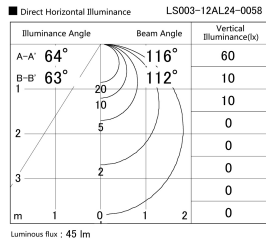

Item no. LS003-12AL24-0058

Series Name: Linear Slim Light

Installation	Direct mount
Type	
Fixture wattage	0.6W
Beam angle	110 x 112 deg
Color Temp.	2400K
CRI	Ra>90
Luminous	44 lm
Body	Extruded aluminum + PC
Body finish	White
Trim finish	White
Reflector finish	N/A
IP Rate	IP20
Light source	SMD chips
Input Voltage	AC220~240V
Dimming Type	Non-Dimmable
Certificate	CE, CCC
Cut Hole	N/A

Length (Weight)	
18.0W	1450mm (0.23kg)
14.4W	1162mm (0.19kg)
12.0W	970mm (0.16kg)
10.8W	874mm (0.14kg)
8.4W	682mm (0.11kg)
7.2W	586mm (0.1kg)
6.0W	490mm (0.08kg)
4.8W	394mm (0.07kg)
3.0W	250mm (0.04kg)
0.6W	58mm (0.01kg)