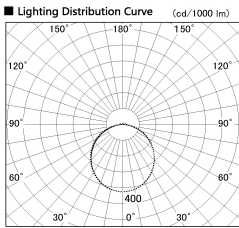

Item no. LS003-12AL27-1450

Series Name: Linear Slim Light

Installation	Direct mount
Type	Linear Slim Light
Fixture wattage	18W
Beam angle	108 x 111 deg
Color Temp.	2700K
CRI	Ra>90
Luminous	1433 lm
Body	Extruded aluminum + PC
Body finish	White
Trim finish	White
Reflector finish	N/A
IP Rate	IP20
Light source	SMD chips
Input Voltage	AC220~240V
Dimming Type	Non-Dimmable
Certificate	CE, CCC
Cut Hole	N/A

Length (Weight)	
18.0W	1450mm (0.23kg)
14.4W	1162mm (0.19kg)
12.0W	970mm (0.16kg)
10.8W	874mm (0.14kg)
8.4W	682mm (0.11kg)
7.2W	586mm (0.1kg)
6.0W	490mm (0.08kg)
4.8W	394mm (0.07kg)
3.0W	250mm (0.04kg)
0.6W	58mm (0.01kg)