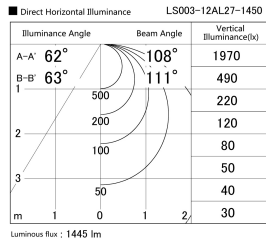

Item no. LS003-12AL27-1450

Series Name: Linear Slim Light

Installation	Direct mount
Type	Linear Slim Light
Fixture wattage	18W
Beam angle	108 x 111 deg
Color Temp.	2700K
CRI	Ra>90
Luminous	1433 lm
Body	Extruded aluminum + PC
Body finish	White
Trim finish	White
Reflector finish	N/A
IP Rate	IP20
Light source	SMD chips
Input Voltage	AC220~240V
Dimming Type	Non-Dimmable
Certificate	CE, CCC
Cut Hole	N/A

Length (Weight)	
18.0W	1450mm (0.23kg)
14.4W	1162mm (0.19kg)
12.0W	970mm (0.16kg)
10.8W	874mm (0.14kg)
8.4W	682mm (0.11kg)
7.2W	586mm (0.1kg)
6.0W	490mm (0.08kg)
4.8W	394mm (0.07kg)
3.0W	250mm (0.04kg)
0.6W	58mm (0.01kg)