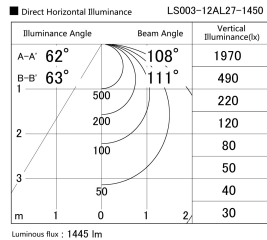

Item no. LS003-12AL27-1450

Series Name: Linear Slim Light

Installation	Direct mount
Type	
Fixture wattage	18W
Beam angle	108 x 111 deg
Color Temp.	2700K
CRI	Ra>90
Luminous	1433 lm
Body	Extruded aluminum + PC
Body finish	White
Trim finish	White
Reflector finish	N/A
IP Rate	IP20
Light source	SMD chips
Input Voltage	AC220~240V
Dimming Type	Non-Dimmable
Certificate	CE, CCC
Cut Hole	N/A

Length (Weight)	
18.0W	1450mm (0.23kg)
14.4W	1162mm (0.19kg)
12.0W	970mm (0.16kg)
10.8W	874mm (0.14kg)
8.4W	682mm (0.11kg)
7.2W	586mm (0.1kg)
6.0W	490mm (0.08kg)
4.8W	394mm (0.07kg)
3.0W	250mm (0.04kg)
0.6W	58mm (0.01kg)