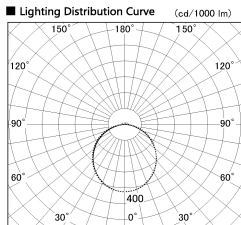

Item no. LS003-12AL27-1450

Series Name: Linear Slim Light

Installation	Direct mount
Type	
Fixture wattage	18W
Beam angle	108 x 111 deg
Color Temp.	2700K
CRI	Ra>90
Luminous	1433 lm
Body	Extruded aluminum + PC
Body finish	White
Trim finish	White
Reflector finish	N/A
IP Rate	IP20
Light source	SMD chips
Input Voltage	AC220~240V
Dimming Type	Non-Dimmable
Certificate	CE, CCC
Cut Hole	N/A

Length (Weight)	
18.0W	1450mm (0.23kg)
14.4W	1162mm (0.19kg)
12.0W	970mm (0.16kg)
10.8W	874mm (0.14kg)
8.4W	682mm (0.11kg)
7.2W	586mm (0.1kg)
6.0W	490mm (0.08kg)
4.8W	394mm (0.07kg)
3.0W	250mm (0.04kg)
0.6W	58mm (0.01kg)