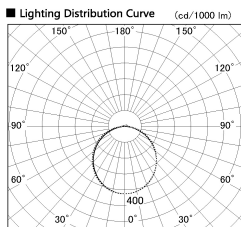

Item no. LS003-12AL27-1162

Series Name: Linear Slim Light

|                  |                        |
|------------------|------------------------|
| Installation     | Direct mount           |
| Type             |                        |
| Fixture wattage  | 14.4W                  |
| Beam angle       | 109 x 112 deg          |
| Color Temp.      | 2700K                  |
| CRI              | Ra>90                  |
| Luminous         | 1155 lm                |
| Body             | Extruded aluminum + PC |
| Body finish      | White                  |
| Trim finish      | White                  |
| Reflector finish | N/A                    |
| IP Rate          | IP20                   |
| Light source     | SMD chips              |
| Input Voltage    | AC220~240V             |
| Dimming Type     | Non-Dimmable           |
| Certificate      | CE, CCC                |
| Cut Hole         | N/A                    |

| Length (Weight) |                 |
|-----------------|-----------------|
| 18.0W           | 1450mm (0.23kg) |
| 14.4W           | 1162mm (0.19kg) |
| 12.0W           | 970mm (0.16kg)  |
| 10.8W           | 874mm (0.14kg)  |
| 8.4W            | 682mm (0.11kg)  |
| 7.2W            | 586mm (0.1kg)   |
| 6.0W            | 490mm (0.08kg)  |
| 4.8W            | 394mm (0.07kg)  |
| 3.0W            | 250mm (0.04kg)  |
| 0.6W            | 58mm (0.01kg)   |