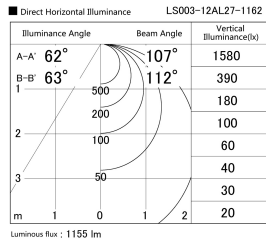

Item no. LS003-12AL27-1162

Series Name: Linear Slim Light

|                  |                        |
|------------------|------------------------|
| Installation     | Direct mount           |
| Type             |                        |
| Fixture wattage  | 14.4W                  |
| Beam angle       | 109 x 112 deg          |
| Color Temp.      | 2700K                  |
| CRI              | Ra>90                  |
| Luminous         | 1155 lm                |
| Body             | Extruded aluminum + PC |
| Body finish      | White                  |
| Trim finish      | White                  |
| Reflector finish | N/A                    |
| IP Rate          | IP20                   |
| Light source     | SMD chips              |
| Input Voltage    | AC220~240V             |
| Dimming Type     | Non-Dimmable           |
| Certificate      | CE, CCC                |
| Cut Hole         | N/A                    |

| Length (Weight) |                 |
|-----------------|-----------------|
| 18.0W           | 1450mm (0.23kg) |
| 14.4W           | 1162mm (0.19kg) |
| 12.0W           | 970mm (0.16kg)  |
| 10.8W           | 874mm (0.14kg)  |
| 8.4W            | 682mm (0.11kg)  |
| 7.2W            | 586mm (0.1kg)   |
| 6.0W            | 490mm (0.08kg)  |
| 4.8W            | 394mm (0.07kg)  |
| 3.0W            | 250mm (0.04kg)  |
| 0.6W            | 58mm (0.01kg)   |