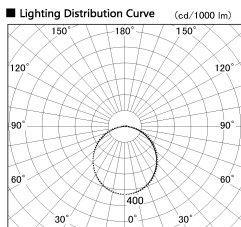

Item no. LS003-12AL27-0970

Series Name: Linear Slim Light

Installation	Direct mount
Type	
Fixture wattage	12W
Beam angle	107 x 109 deg
Color Temp.	2700K
CRI	Ra>90
Luminous	962 lm
Body	Extruded aluminum + PC
Body finish	White
Trim finish	White
Reflector finish	N/A
IP Rate	IP20
Light source	SMD chips
Input Voltage	AC220~240V
Dimming Type	Non-Dimmable
Certificate	CE, CCC
Cut Hole	N/A

Length (Weight)	
18.0W	1450mm (0.23kg)
14.4W	1162mm (0.19kg)
12.0W	970mm (0.16kg)
10.8W	874mm (0.14kg)
8.4W	682mm (0.11kg)
7.2W	586mm (0.1kg)
6.0W	490mm (0.08kg)
4.8W	394mm (0.07kg)
3.0W	250mm (0.04kg)
0.6W	58mm (0.01kg)