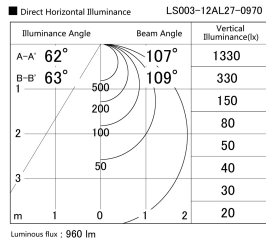

Item no. LS003-12AL27-0970

Series Name: Linear Slim Light

Installation	Direct mount
Type	
Fixture wattage	12W
Beam angle	107 x 109 deg
Color Temp.	2700K
CRI	Ra>90
Luminous	962 lm
Body	Extruded aluminum + PC
Body finish	White
Trim finish	White
Reflector finish	N/A
IP Rate	IP20
Light source	SMD chips
Input Voltage	AC220~240V
Dimming Type	Non-Dimmable
Certificate	CE, CCC
Cut Hole	N/A

Length (Weight)	
18.0W	1450mm (0.23kg)
14.4W	1162mm (0.19kg)
12.0W	970mm (0.16kg)
10.8W	874mm (0.14kg)
8.4W	682mm (0.11kg)
7.2W	586mm (0.1kg)
6.0W	490mm (0.08kg)
4.8W	394mm (0.07kg)
3.0W	250mm (0.04kg)
0.6W	58mm (0.01kg)