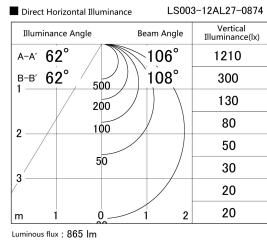

Item no. LS003-12AL27-0874

Series Name: Linear Slim Light

Installation	Direct mount
Type	
Fixture wattage	10.8W
Beam angle	106 x 108 deg
Color Temp.	2700K
CRI	Ra>90
Luminous	866 lm
Body	Extruded aluminum + PC
Body finish	White
Trim finish	White
Reflector finish	N/A
IP Rate	IP20
Light source	SMD chips
Input Voltage	AC220~240V
Dimming Type	Non-Dimmable
Certificate	CE, CCC
Cut Hole	N/A

Length (Weight)	
18.0W	1450mm (0.23kg)
14.4W	1162mm (0.19kg)
12.0W	970mm (0.16kg)
10.8W	874mm (0.14kg)
8.4W	682mm (0.11kg)
7.2W	586mm (0.1kg)
6.0W	490mm (0.08kg)
4.8W	394mm (0.07kg)
3.0W	250mm (0.04kg)
0.6W	58mm (0.01kg)