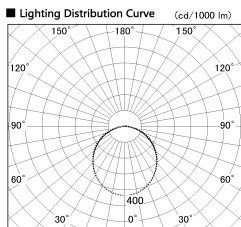

Item no. LS003-12AL27-0874

Series Name: Linear Slim Light

Installation	Direct mount
Type	
Fixture wattage	10.8W
Beam angle	106 x 108 deg
Color Temp.	2700K
CRI	Ra>90
Luminous	866 lm
Body	Extruded aluminum + PC
Body finish	White
Trim finish	White
Reflector finish	N/A
IP Rate	IP20
Light source	SMD chips
Input Voltage	AC220~240V
Dimming Type	Non-Dimmable
Certificate	CE, CCC
Cut Hole	N/A

Length (Weight)	
18.0W	1450mm (0.23kg)
14.4W	1162mm (0.19kg)
12.0W	970mm (0.16kg)
10.8W	874mm (0.14kg)
8.4W	682mm (0.11kg)
7.2W	586mm (0.1kg)
6.0W	490mm (0.08kg)
4.8W	394mm (0.07kg)
3.0W	250mm (0.04kg)
0.6W	58mm (0.01kg)