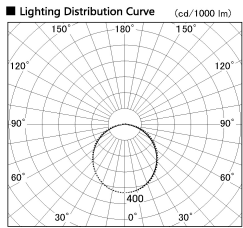

Item no. LS003-12AL27-0682

Series Name: Linear Slim Light

Installation	Direct mount
Type	
Fixture wattage	8.4W
Beam angle	107 x 110 deg
Color Temp.	2700K
CRI	Ra>90
Luminous	647 lm
Body	Extruded aluminum + PC
Body finish	White
Trim finish	White
Reflector finish	N/A
IP Rate	IP20
Light source	SMD chips
Input Voltage	AC220~240V
Dimming Type	Non-Dimmable
Certificate	CE, CCC
Cut Hole	N/A

Length (Weight)	
18.0W	1450mm (0.23kg)
14.4W	1162mm (0.19kg)
12.0W	970mm (0.16kg)
10.8W	874mm (0.14kg)
8.4W	682mm (0.11kg)
7.2W	586mm (0.1kg)
6.0W	490mm (0.08kg)
4.8W	394mm (0.07kg)
3.0W	250mm (0.04kg)
0.6W	58mm (0.01kg)