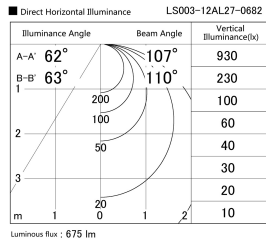

Item no. LS003-12AL27-0682

Series Name: Linear Slim Light

Installation	Direct mount
Type	
Fixture wattage	8.4W
Beam angle	107 x 110 deg
Color Temp.	2700K
CRI	Ra>90
Luminous	647 lm
Body	Extruded aluminum + PC
Body finish	White
Trim finish	White
Reflector finish	N/A
IP Rate	IP20
Light source	SMD chips
Input Voltage	AC220~240V
Dimming Type	Non-Dimmable
Certificate	CE, CCC
Cut Hole	N/A

Length (Weight)	
18.0W	1450mm (0.23kg)
14.4W	1162mm (0.19kg)
12.0W	970mm (0.16kg)
10.8W	874mm (0.14kg)
8.4W	682mm (0.11kg)
7.2W	586mm (0.1kg)
6.0W	490mm (0.08kg)
4.8W	394mm (0.07kg)
3.0W	250mm (0.04kg)
0.6W	58mm (0.01kg)