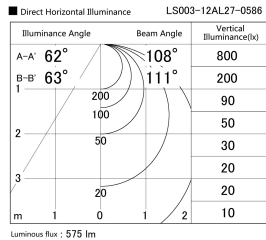

Item no. LS003-12AL27-0586

Series Name: Linear Slim Light

Installation	Direct mount
Type	
Fixture wattage	7.2W
Beam angle	108 x 111 deg
Color Temp.	2700K
CRI	Ra>90
Luminous	577 lm
Body	Extruded aluminum + PC
Body finish	White
Trim finish	White
Reflector finish	N/A
IP Rate	IP20
Light source	SMD chips
Input Voltage	AC220~240V
Dimming Type	Non-Dimmable
Certificate	CE, CCC
Cut Hole	N/A

Length (Weight)	
18.0W	1450mm (0.23kg)
14.4W	1162mm (0.19kg)
12.0W	970mm (0.16kg)
10.8W	874mm (0.14kg)
8.4W	682mm (0.11kg)
7.2W	586mm (0.1kg)
6.0W	490mm (0.08kg)
4.8W	394mm (0.07kg)
3.0W	250mm (0.04kg)
0.6W	58mm (0.01kg)