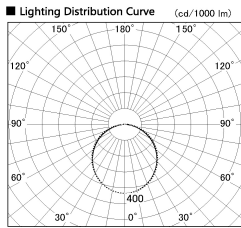

Item no. LS003-12AL27-0586

Series Name: Linear Slim Light

Installation	Direct mount
Type	
Fixture wattage	7.2W
Beam angle	108 x 111 deg
Color Temp.	2700K
CRI	Ra>90
Luminous	577 lm
Body	Extruded aluminum + PC
Body finish	White
Trim finish	White
Reflector finish	N/A
IP Rate	IP20
Light source	SMD chips
Input Voltage	AC220~240V
Dimming Type	Non-Dimmable
Certificate	CE, CCC
Cut Hole	N/A

Length (Weight)	
18.0W	1450mm (0.23kg)
14.4W	1162mm (0.19kg)
12.0W	970mm (0.16kg)
10.8W	874mm (0.14kg)
8.4W	682mm (0.11kg)
7.2W	586mm (0.1kg)
6.0W	490mm (0.08kg)
4.8W	394mm (0.07kg)
3.0W	250mm (0.04kg)
0.6W	58mm (0.01kg)