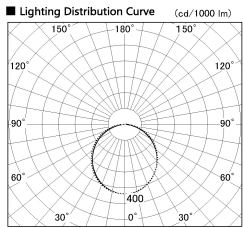

Item no. LS003-12AL27-0490

Series Name: Linear Slim Light

Installation	Direct mount
Type	
Fixture wattage	6W
Beam angle	107 x 112 deg
Color Temp.	2700K
CRI	Ra>90
Luminous	481 lm
Body	Extruded aluminum + PC
Body finish	White
Trim finish	White
Reflector finish	N/A
IP Rate	IP20
Light source	SMD chips
Input Voltage	AC220~240V
Dimming Type	Non-Dimmable
Certificate	CE, CCC
Cut Hole	N/A

Length (Weight)	
18.0W	1450mm (0.23kg)
14.4W	1162mm (0.19kg)
12.0W	970mm (0.16kg)
10.8W	874mm (0.14kg)
8.4W	682mm (0.11kg)
7.2W	586mm (0.1kg)
6.0W	490mm (0.08kg)
4.8W	394mm (0.07kg)
3.0W	250mm (0.04kg)
0.6W	58mm (0.01kg)