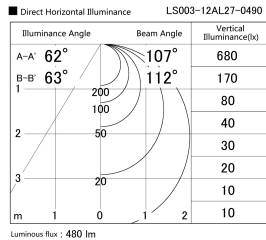

Item no. LS003-12AL27-0490

Series Name: Linear Slim Light

Installation	Direct mount
Type	
Fixture wattage	6W
Beam angle	107 x 112 deg
Color Temp.	2700K
CRI	Ra>90
Luminous	481 lm
Body	Extruded aluminum + PC
Body finish	White
Trim finish	White
Reflector finish	N/A
IP Rate	IP20
Light source	SMD chips
Input Voltage	AC220~240V
Dimming Type	Non-Dimmable
Certificate	CE, CCC
Cut Hole	N/A

Length (Weight)	
18.0W	1450mm (0.23kg)
14.4W	1162mm (0.19kg)
12.0W	970mm (0.16kg)
10.8W	874mm (0.14kg)
8.4W	682mm (0.11kg)
7.2W	586mm (0.1kg)
6.0W	490mm (0.08kg)
4.8W	394mm (0.07kg)
3.0W	250mm (0.04kg)
0.6W	58mm (0.01kg)