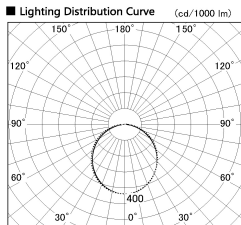

Item no. LS003-12AL27-0490

Series Name: Linear Slim Light

Installation	Direct mount
Type	
Fixture wattage	6W
Beam angle	107 x 112 deg
Color Temp.	2700K
CRI	Ra>90
Luminous	481 lm
Body	Extruded aluminum + PC
Body finish	White
Trim finish	White
Reflector finish	N/A
IP Rate	IP20
Light source	SMD chips
Input Voltage	AC220~240V
Dimming Type	Non-Dimmable
Certificate	CE, CCC
Cut Hole	N/A

Length (Weight)	
18.0W	1450mm (0.23kg)
14.4W	1162mm (0.19kg)
12.0W	970mm (0.16kg)
10.8W	874mm (0.14kg)
8.4W	682mm (0.11kg)
7.2W	586mm (0.1kg)
6.0W	490mm (0.08kg)
4.8W	394mm (0.07kg)
3.0W	250mm (0.04kg)
0.6W	58mm (0.01kg)