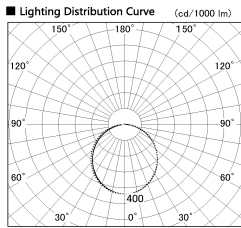

Item no. LS003-12AL27-0394

Series Name: Linear Slim Light

Installation	Direct mount
Type	
Fixture wattage	4.8W
Beam angle	107 x 112 deg
Color Temp.	2700K
CRI	Ra>90
Luminous	385 lm
Body	Extruded aluminum + PC
Body finish	White
Trim finish	White
Reflector finish	N/A
IP Rate	IP20
Light source	SMD chips
Input Voltage	AC220~240V
Dimming Type	Non-Dimmable
Certificate	CE, CCC
Cut Hole	N/A

Length (Weight)	
18.0W	1450mm (0.23kg)
14.4W	1162mm (0.19kg)
12.0W	970mm (0.16kg)
10.8W	874mm (0.14kg)
8.4W	682mm (0.11kg)
7.2W	586mm (0.1kg)
6.0W	490mm (0.08kg)
4.8W	394mm (0.07kg)
3.0W	250mm (0.04kg)
0.6W	58mm (0.01kg)