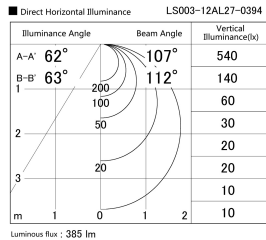

Item no. LS003-12AL27-0394

Series Name: Linear Slim Light

Installation	Direct mount
Type	Linear Slim Light
Fixture wattage	4.8W
Beam angle	107 x 112 deg
Color Temp.	2700K
CRI	Ra>90
Luminous	385 lm
Body	Extruded aluminum + PC
Body finish	White
Trim finish	White
Reflector finish	N/A
IP Rate	IP20
Light source	SMD chips
Input Voltage	AC220~240V
Dimming Type	Non-Dimmable
Certificate	CE, CCC
Cut Hole	N/A

Length (Weight)	
18.0W	1450mm (0.23kg)
14.4W	1162mm (0.19kg)
12.0W	970mm (0.16kg)
10.8W	874mm (0.14kg)
8.4W	682mm (0.11kg)
7.2W	586mm (0.1kg)
6.0W	490mm (0.08kg)
4.8W	394mm (0.07kg)
3.0W	250mm (0.04kg)
0.6W	58mm (0.01kg)