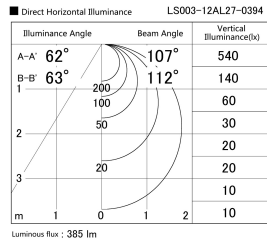

Item no. LS003-12AL27-0394

Series Name: Linear Slim Light

Installation	Direct mount
Type	
Fixture wattage	4.8W
Beam angle	107 x 112 deg
Color Temp.	2700K
CRI	Ra>90
Luminous	385 lm
Body	Extruded aluminum + PC
Body finish	White
Trim finish	White
Reflector finish	N/A
IP Rate	IP20
Light source	SMD chips
Input Voltage	AC220~240V
Dimming Type	Non-Dimmable
Certificate	CE, CCC
Cut Hole	N/A

Length (Weight)	
18.0W	1450mm (0.23kg)
14.4W	1162mm (0.19kg)
12.0W	970mm (0.16kg)
10.8W	874mm (0.14kg)
8.4W	682mm (0.11kg)
7.2W	586mm (0.1kg)
6.0W	490mm (0.08kg)
4.8W	394mm (0.07kg)
3.0W	250mm (0.04kg)
0.6W	58mm (0.01kg)