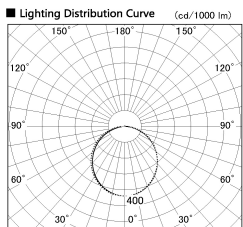

Item no. LS003-12AL27-0394

Series Name: Linear Slim Light

Installation	Direct mount
Type	Linear Slim Light
Fixture wattage	4.8W
Beam angle	107 x 112 deg
Color Temp.	2700K
CRI	Ra>90
Luminous	385 lm
Body	Extruded aluminum + PC
Body finish	White
Trim finish	White
Reflector finish	N/A
IP Rate	IP20
Light source	SMD chips
Input Voltage	AC220~240V
Dimming Type	Non-Dimmable
Certificate	CE, CCC
Cut Hole	N/A

Length (Weight)	
18.0W	1450mm (0.23kg)
14.4W	1162mm (0.19kg)
12.0W	970mm (0.16kg)
10.8W	874mm (0.14kg)
8.4W	682mm (0.11kg)
7.2W	586mm (0.1kg)
6.0W	490mm (0.08kg)
4.8W	394mm (0.07kg)
3.0W	250mm (0.04kg)
0.6W	58mm (0.01kg)