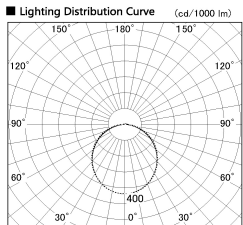

Item no. LS003-12AL27-0250

Series Name: Linear Slim Light

Installation	Direct mount
Type	
Fixture wattage	3W
Beam angle	108 x 111 deg
Color Temp.	2700K
CRI	Ra>90
Luminous	241 lm
Body	Extruded aluminum + PC
Body finish	White
Trim finish	White
Reflector finish	N/A
IP Rate	IP20
Light source	SMD chips
Input Voltage	AC220~240V
Dimming Type	Non-Dimmable
Certificate	CE, CCC
Cut Hole	N/A

Length (Weight)	
18.0W	1450mm (0.23kg)
14.4W	1162mm (0.19kg)
12.0W	970mm (0.16kg)
10.8W	874mm (0.14kg)
8.4W	682mm (0.11kg)
7.2W	586mm (0.1kg)
6.0W	490mm (0.08kg)
4.8W	394mm (0.07kg)
3.0W	250mm (0.04kg)
0.6W	58mm (0.01kg)