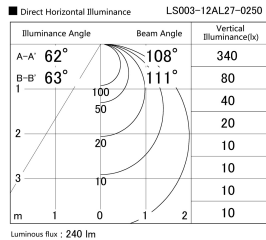

Item no. LS003-12AL27-0250

Series Name: Linear Slim Light

Installation	Direct mount
Type	
Fixture wattage	3W
Beam angle	108 x 111 deg
Color Temp.	2700K
CRI	Ra>90
Luminous	241 lm
Body	Extruded aluminum + PC
Body finish	White
Trim finish	White
Reflector finish	N/A
IP Rate	IP20
Light source	SMD chips
Input Voltage	AC220~240V
Dimming Type	Non-Dimmable
Certificate	CE, CCC
Cut Hole	N/A

Length (Weight)	
18.0W	1450mm (0.23kg)
14.4W	1162mm (0.19kg)
12.0W	970mm (0.16kg)
10.8W	874mm (0.14kg)
8.4W	682mm (0.11kg)
7.2W	586mm (0.1kg)
6.0W	490mm (0.08kg)
4.8W	394mm (0.07kg)
3.0W	250mm (0.04kg)
0.6W	58mm (0.01kg)