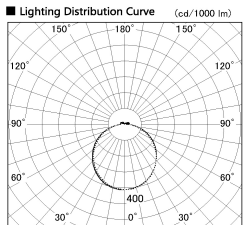

Item no. LS003-12AL27-0058

Series Name: Linear Slim Light

Installation	Direct mount
Type	Linear Slim Light
Fixture wattage	0.6W
Beam angle	110 x 112 deg
Color Temp.	2700K
CRI	Ra>90
Luminous	48 lm
Body	Extruded aluminum + PC
Body finish	White
Trim finish	White
Reflector finish	N/A
IP Rate	IP20
Light source	SMD chips
Input Voltage	AC220~240V
Dimming Type	Non-Dimmable
Certificate	CE, CCC
Cut Hole	N/A

Length (Weight)	
18.0W	1450mm (0.23kg)
14.4W	1162mm (0.19kg)
12.0W	970mm (0.16kg)
10.8W	874mm (0.14kg)
8.4W	682mm (0.11kg)
7.2W	586mm (0.1kg)
6.0W	490mm (0.08kg)
4.8W	394mm (0.07kg)
3.0W	250mm (0.04kg)
0.6W	58mm (0.01kg)