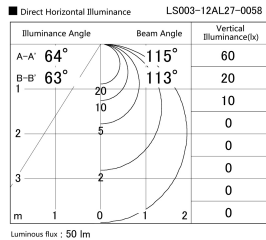

Item no. LS003-12AL27-0058

Series Name: Linear Slim Light

Installation	Direct mount
Type	
Fixture wattage	0.6W
Beam angle	110 x 112 deg
Color Temp.	2700K
CRI	Ra>90
Luminous	48 lm
Body	Extruded aluminum + PC
Body finish	White
Trim finish	White
Reflector finish	N/A
IP Rate	IP20
Light source	SMD chips
Input Voltage	AC220~240V
Dimming Type	Non-Dimmable
Certificate	CE, CCC
Cut Hole	N/A

Length (Weight)	
18.0W	1450mm (0.23kg)
14.4W	1162mm (0.19kg)
12.0W	970mm (0.16kg)
10.8W	874mm (0.14kg)
8.4W	682mm (0.11kg)
7.2W	586mm (0.1kg)
6.0W	490mm (0.08kg)
4.8W	394mm (0.07kg)
3.0W	250mm (0.04kg)
0.6W	58mm (0.01kg)