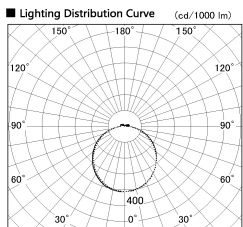

Item no. LS003-12AL27-0058

Series Name: Linear Slim Light

Installation	Direct mount
Type	
Fixture wattage	0.6W
Beam angle	110 x 112 deg
Color Temp.	2700K
CRI	Ra>90
Luminous	48 lm
Body	Extruded aluminum + PC
Body finish	White
Trim finish	White
Reflector finish	N/A
IP Rate	IP20
Light source	SMD chips
Input Voltage	AC220~240V
Dimming Type	Non-Dimmable
Certificate	CE, CCC
Cut Hole	N/A

Length (Weight)	
18.0W	1450mm (0.23kg)
14.4W	1162mm (0.19kg)
12.0W	970mm (0.16kg)
10.8W	874mm (0.14kg)
8.4W	682mm (0.11kg)
7.2W	586mm (0.1kg)
6.0W	490mm (0.08kg)
4.8W	394mm (0.07kg)
3.0W	250mm (0.04kg)
0.6W	58mm (0.01kg)