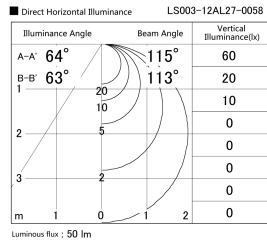

Item no. LS003-12AL27-0058

Series Name: Linear Slim Light

Installation	Direct mount
Type	Linear Slim Light
Fixture wattage	0.6W
Beam angle	110 x 112 deg
Color Temp.	2700K
CRI	Ra>90
Luminous	48 lm
Body	Extruded aluminum + PC
Body finish	White
Trim finish	White
Reflector finish	N/A
IP Rate	IP20
Light source	SMD chips
Input Voltage	AC220~240V
Dimming Type	Non-Dimmable
Certificate	CE, CCC
Cut Hole	N/A

Length (Weight)	
18.0W	1450mm (0.23kg)
14.4W	1162mm (0.19kg)
12.0W	970mm (0.16kg)
10.8W	874mm (0.14kg)
8.4W	682mm (0.11kg)
7.2W	586mm (0.1kg)
6.0W	490mm (0.08kg)
4.8W	394mm (0.07kg)
3.0W	250mm (0.04kg)
0.6W	58mm (0.01kg)