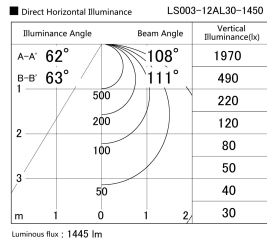

Item no. LS003-12AL30-1450

Series Name: Linear Slim Light

Installation	Direct mount
Type	Linear Slim Light
Fixture wattage	18W
Beam angle	108 x 111 deg
Color Temp.	3000K
CRI	Ra>90
Luminous	1433 lm
Body	Extruded aluminum + PC
Body finish	White
Trim finish	White
Reflector finish	N/A
IP Rate	IP20
Light source	SMD chips
Input Voltage	AC220~240V
Dimming Type	Non-Dimmable
Certificate	CE, CCC
Cut Hole	N/A

Length (Weight)	
18.0W	1450mm (0.23kg)
14.4W	1162mm (0.19kg)
12.0W	970mm (0.16kg)
10.8W	874mm (0.14kg)
8.4W	682mm (0.11kg)
7.2W	586mm (0.1kg)
6.0W	490mm (0.08kg)
4.8W	394mm (0.07kg)
3.0W	250mm (0.04kg)
0.6W	58mm (0.01kg)