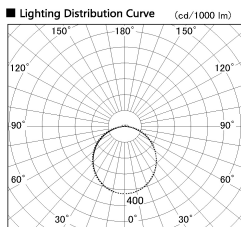

Item no. LS003-12AL30-1450

Series Name: Linear Slim Light

Installation	Direct mount
Type	Linear Slim Light
Fixture wattage	18W
Beam angle	108 x 111 deg
Color Temp.	3000K
CRI	Ra>90
Luminous	1433 lm
Body	Extruded aluminum + PC
Body finish	White
Trim finish	White
Reflector finish	N/A
IP Rate	IP20
Light source	SMD chips
Input Voltage	AC220~240V
Dimming Type	Non-Dimmable
Certificate	CE, CCC
Cut Hole	N/A

Length (Weight)	
18.0W	1450mm (0.23kg)
14.4W	1162mm (0.19kg)
12.0W	970mm (0.16kg)
10.8W	874mm (0.14kg)
8.4W	682mm (0.11kg)
7.2W	586mm (0.1kg)
6.0W	490mm (0.08kg)
4.8W	394mm (0.07kg)
3.0W	250mm (0.04kg)
0.6W	58mm (0.01kg)