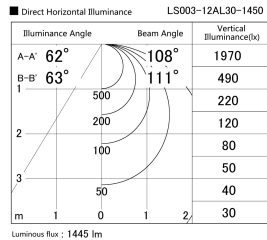

Item no. LS003-12AL30-1450

Series Name: Linear Slim Light

Installation	Direct mount
Type	
Fixture wattage	18W
Beam angle	108 x 111 deg
Color Temp.	3000K
CRI	Ra>90
Luminous	1433 lm
Body	Extruded aluminum + PC
Body finish	White
Trim finish	White
Reflector finish	N/A
IP Rate	IP20
Light source	SMD chips
Input Voltage	AC220~240V
Dimming Type	Non-Dimmable
Certificate	CE, CCC
Cut Hole	N/A

Length (Weight)	
18.0W	1450mm (0.23kg)
14.4W	1162mm (0.19kg)
12.0W	970mm (0.16kg)
10.8W	874mm (0.14kg)
8.4W	682mm (0.11kg)
7.2W	586mm (0.1kg)
6.0W	490mm (0.08kg)
4.8W	394mm (0.07kg)
3.0W	250mm (0.04kg)
0.6W	58mm (0.01kg)