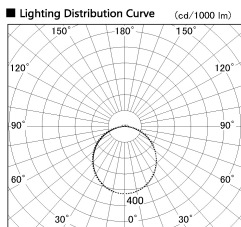

Item no. LS003-12AL30-1450

Series Name: Linear Slim Light

Installation	Direct mount
Type	
Fixture wattage	18W
Beam angle	108 x 111 deg
Color Temp.	3000K
CRI	Ra>90
Luminous	1433 lm
Body	Extruded aluminum + PC
Body finish	White
Trim finish	White
Reflector finish	N/A
IP Rate	IP20
Light source	SMD chips
Input Voltage	AC220~240V
Dimming Type	Non-Dimmable
Certificate	CE, CCC
Cut Hole	N/A

Length (Weight)	
18.0W	1450mm (0.23kg)
14.4W	1162mm (0.19kg)
12.0W	970mm (0.16kg)
10.8W	874mm (0.14kg)
8.4W	682mm (0.11kg)
7.2W	586mm (0.1kg)
6.0W	490mm (0.08kg)
4.8W	394mm (0.07kg)
3.0W	250mm (0.04kg)
0.6W	58mm (0.01kg)