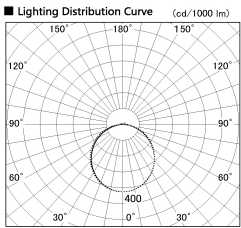

Item no. LS003-12AL30-1162

Series Name: Linear Slim Light

Installation	Direct mount
Type	
Fixture wattage	14.4W
Beam angle	109 x 112 deg
Color Temp.	3000K
CRI	Ra>90
Luminous	1155 lm
Body	Extruded aluminum + PC
Body finish	White
Trim finish	White
Reflector finish	N/A
IP Rate	IP20
Light source	SMD chips
Input Voltage	AC220~240V
Dimming Type	Non-Dimmable
Certificate	CE, CCC
Cut Hole	N/A

Length (Weight)	
18.0W	1450mm (0.23kg)
14.4W	1162mm (0.19kg)
12.0W	970mm (0.16kg)
10.8W	874mm (0.14kg)
8.4W	682mm (0.11kg)
7.2W	586mm (0.1kg)
6.0W	490mm (0.08kg)
4.8W	394mm (0.07kg)
3.0W	250mm (0.04kg)
0.6W	58mm (0.01kg)