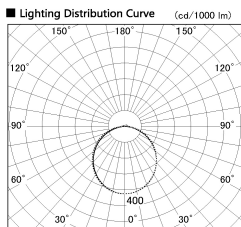

Item no. LS003-12AL30-1162

Series Name: Linear Slim Light

Installation	Direct mount
Type	Linear Slim Light
Fixture wattage	14.4W
Beam angle	109 x 112 deg
Color Temp.	3000K
CRI	Ra>90
Luminous	1155 lm
Body	Extruded aluminum + PC
Body finish	White
Trim finish	White
Reflector finish	N/A
IP Rate	IP20
Light source	SMD chips
Input Voltage	AC220~240V
Dimming Type	Non-Dimmable
Certificate	CE, CCC
Cut Hole	N/A

Length (Weight)	
18.0W	1450mm (0.23kg)
14.4W	1162mm (0.19kg)
12.0W	970mm (0.16kg)
10.8W	874mm (0.14kg)
8.4W	682mm (0.11kg)
7.2W	586mm (0.1kg)
6.0W	490mm (0.08kg)
4.8W	394mm (0.07kg)
3.0W	250mm (0.04kg)
0.6W	58mm (0.01kg)