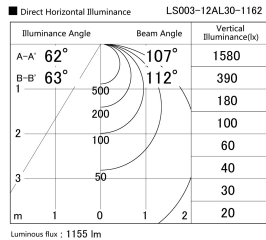

Item no. LS003-12AL30-1162

Series Name: Linear Slim Light

Installation	Direct mount
Type	Linear Slim Light
Fixture wattage	14.4W
Beam angle	109 x 112 deg
Color Temp.	3000K
CRI	Ra>90
Luminous	1155 lm
Body	Extruded aluminum + PC
Body finish	White
Trim finish	White
Reflector finish	N/A
IP Rate	IP20
Light source	SMD chips
Input Voltage	AC220~240V
Dimming Type	Non-Dimmable
Certificate	CE, CCC
Cut Hole	N/A

Length (Weight)	
18.0W	1450mm (0.23kg)
14.4W	1162mm (0.19kg)
12.0W	970mm (0.16kg)
10.8W	874mm (0.14kg)
8.4W	682mm (0.11kg)
7.2W	586mm (0.1kg)
6.0W	490mm (0.08kg)
4.8W	394mm (0.07kg)
3.0W	250mm (0.04kg)
0.6W	58mm (0.01kg)