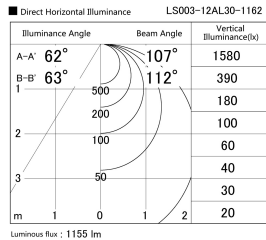

Item no. LS003-12AL30-1162

Series Name: Linear Slim Light

Installation	Direct mount
Type	
Fixture wattage	14.4W
Beam angle	109 x 112 deg
Color Temp.	3000K
CRI	Ra>90
Luminous	1155 lm
Body	Extruded aluminum + PC
Body finish	White
Trim finish	White
Reflector finish	N/A
IP Rate	IP20
Light source	SMD chips
Input Voltage	AC220~240V
Dimming Type	Non-Dimmable
Certificate	CE, CCC
Cut Hole	N/A

Length (Weight)	
18.0W	1450mm (0.23kg)
14.4W	1162mm (0.19kg)
12.0W	970mm (0.16kg)
10.8W	874mm (0.14kg)
8.4W	682mm (0.11kg)
7.2W	586mm (0.1kg)
6.0W	490mm (0.08kg)
4.8W	394mm (0.07kg)
3.0W	250mm (0.04kg)
0.6W	58mm (0.01kg)