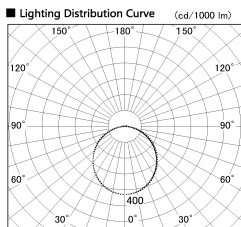

Item no. LS003-12AL30-0970

Series Name: Linear Slim Light

Installation	Direct mount
Type	Linear Slim Light
Fixture wattage	12W
Beam angle	107 x 109 deg
Color Temp.	3000K
CRI	Ra>90
Luminous	962 lm
Body	Extruded aluminum + PC
Body finish	White
Trim finish	White
Reflector finish	N/A
IP Rate	IP20
Light source	SMD chips
Input Voltage	AC220~240V
Dimming Type	Non-Dimmable
Certificate	CE, CCC
Cut Hole	N/A

Length (Weight)	
18.0W	1450mm (0.23kg)
14.4W	1162mm (0.19kg)
12.0W	970mm (0.16kg)
10.8W	874mm (0.14kg)
8.4W	682mm (0.11kg)
7.2W	586mm (0.1kg)
6.0W	490mm (0.08kg)
4.8W	394mm (0.07kg)
3.0W	250mm (0.04kg)
0.6W	58mm (0.01kg)