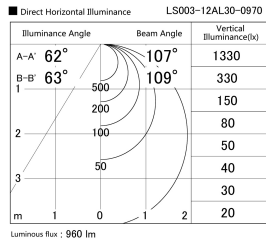

Item no. LS003-12AL30-0970

Series Name: Linear Slim Light

Installation	Direct mount
Type	Linear Slim Light
Fixture wattage	12W
Beam angle	107 x 109 deg
Color Temp.	3000K
CRI	Ra>90
Luminous	962 lm
Body	Extruded aluminum + PC
Body finish	White
Trim finish	White
Reflector finish	N/A
IP Rate	IP20
Light source	SMD chips
Input Voltage	AC220~240V
Dimming Type	Non-Dimmable
Certificate	CE, CCC
Cut Hole	N/A

Length (Weight)	
18.0W	1450mm (0.23kg)
14.4W	1162mm (0.19kg)
12.0W	970mm (0.16kg)
10.8W	874mm (0.14kg)
8.4W	682mm (0.11kg)
7.2W	586mm (0.1kg)
6.0W	490mm (0.08kg)
4.8W	394mm (0.07kg)
3.0W	250mm (0.04kg)
0.6W	58mm (0.01kg)