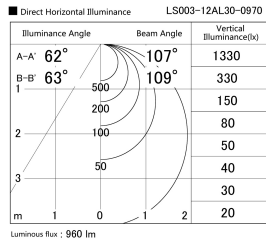

Item no. LS003-12AL30-0970

Series Name: Linear Slim Light

Installation	Direct mount
Type	
Fixture wattage	12W
Beam angle	107 x 109 deg
Color Temp.	3000K
CRI	Ra>90
Luminous	962 lm
Body	Extruded aluminum + PC
Body finish	White
Trim finish	White
Reflector finish	N/A
IP Rate	IP20
Light source	SMD chips
Input Voltage	AC220~240V
Dimming Type	Non-Dimmable
Certificate	CE, CCC
Cut Hole	N/A

Length (Weight)	
18.0W	1450mm (0.23kg)
14.4W	1162mm (0.19kg)
12.0W	970mm (0.16kg)
10.8W	874mm (0.14kg)
8.4W	682mm (0.11kg)
7.2W	586mm (0.1kg)
6.0W	490mm (0.08kg)
4.8W	394mm (0.07kg)
3.0W	250mm (0.04kg)
0.6W	58mm (0.01kg)