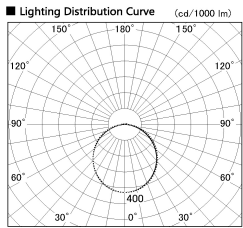

Item no. LS003-12AL30-0970

Series Name: Linear Slim Light

Installation	Direct mount
Type	
Fixture wattage	12W
Beam angle	107 x 109 deg
Color Temp.	3000K
CRI	Ra>90
Luminous	962 lm
Body	Extruded aluminum + PC
Body finish	White
Trim finish	White
Reflector finish	N/A
IP Rate	IP20
Light source	SMD chips
Input Voltage	AC220~240V
Dimming Type	Non-Dimmable
Certificate	CE, CCC
Cut Hole	N/A

Length (Weight)	
18.0W	1450mm (0.23kg)
14.4W	1162mm (0.19kg)
12.0W	970mm (0.16kg)
10.8W	874mm (0.14kg)
8.4W	682mm (0.11kg)
7.2W	586mm (0.1kg)
6.0W	490mm (0.08kg)
4.8W	394mm (0.07kg)
3.0W	250mm (0.04kg)
0.6W	58mm (0.01kg)