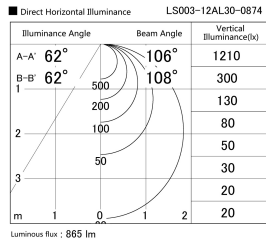

Item no. LS003-12AL30-0874

Series Name: Linear Slim Light

Installation	Direct mount
Type	
Fixture wattage	10.8W
Beam angle	106 x 108 deg
Color Temp.	3000K
CRI	Ra>90
Luminous	866 lm
Body	Extruded aluminum + PC
Body finish	White
Trim finish	White
Reflector finish	N/A
IP Rate	IP20
Light source	SMD chips
Input Voltage	AC220~240V
Dimming Type	Non-Dimmable
Certificate	CE, CCC
Cut Hole	N/A

Length (Weight)	
18.0W	1450mm (0.23kg)
14.4W	1162mm (0.19kg)
12.0W	970mm (0.16kg)
10.8W	874mm (0.14kg)
8.4W	682mm (0.11kg)
7.2W	586mm (0.1kg)
6.0W	490mm (0.08kg)
4.8W	394mm (0.07kg)
3.0W	250mm (0.04kg)
0.6W	58mm (0.01kg)