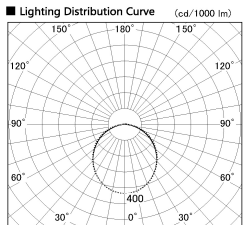

Item no. LS003-12AL30-0874

Series Name: Linear Slim Light

Installation	Direct mount
Type	
Fixture wattage	10.8W
Beam angle	106 x 108 deg
Color Temp.	3000K
CRI	Ra>90
Luminous	866 lm
Body	Extruded aluminum + PC
Body finish	White
Trim finish	White
Reflector finish	N/A
IP Rate	IP20
Light source	SMD chips
Input Voltage	AC220~240V
Dimming Type	Non-Dimmable
Certificate	CE, CCC
Cut Hole	N/A

Length (Weight)	
18.0W	1450mm (0.23kg)
14.4W	1162mm (0.19kg)
12.0W	970mm (0.16kg)
10.8W	874mm (0.14kg)
8.4W	682mm (0.11kg)
7.2W	586mm (0.1kg)
6.0W	490mm (0.08kg)
4.8W	394mm (0.07kg)
3.0W	250mm (0.04kg)
0.6W	58mm (0.01kg)