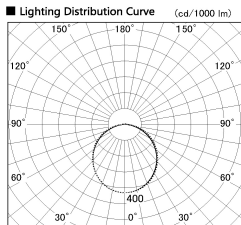

Item no. LS003-12AL30-0682

Series Name: Linear Slim Light

Installation	Direct mount
Type	
Fixture wattage	8.4W
Beam angle	107 x 110 deg
Color Temp.	3000K
CRI	Ra>90
Luminous	647 lm
Body	Extruded aluminum + PC
Body finish	White
Trim finish	White
Reflector finish	N/A
IP Rate	IP20
Light source	SMD chips
Input Voltage	AC220~240V
Dimming Type	Non-Dimmable
Certificate	CE, CCC
Cut Hole	N/A

Length (Weight)	
18.0W	1450mm (0.23kg)
14.4W	1162mm (0.19kg)
12.0W	970mm (0.16kg)
10.8W	874mm (0.14kg)
8.4W	682mm (0.11kg)
7.2W	586mm (0.1kg)
6.0W	490mm (0.08kg)
4.8W	394mm (0.07kg)
3.0W	250mm (0.04kg)
0.6W	58mm (0.01kg)