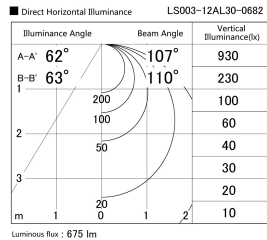

Item no. LS003-12AL30-0682

Series Name: Linear Slim Light

Installation	Direct mount
Type	
Fixture wattage	8.4W
Beam angle	107 x 110 deg
Color Temp.	3000K
CRI	Ra>90
Luminous	647 lm
Body	Extruded aluminum + PC
Body finish	White
Trim finish	White
Reflector finish	N/A
IP Rate	IP20
Light source	SMD chips
Input Voltage	AC220~240V
Dimming Type	Non-Dimmable
Certificate	CE, CCC
Cut Hole	N/A

Length (Weight)	
18.0W	1450mm (0.23kg)
14.4W	1162mm (0.19kg)
12.0W	970mm (0.16kg)
10.8W	874mm (0.14kg)
8.4W	682mm (0.11kg)
7.2W	586mm (0.1kg)
6.0W	490mm (0.08kg)
4.8W	394mm (0.07kg)
3.0W	250mm (0.04kg)
0.6W	58mm (0.01kg)