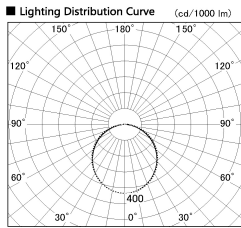

Item no. LS003-12AL30-0586

Series Name: Linear Slim Light

Installation	Direct mount
Type	
Fixture wattage	7.2W
Beam angle	108 x 111 deg
Color Temp.	3000K
CRI	Ra>90
Luminous	577 lm
Body	Extruded aluminum + PC
Body finish	White
Trim finish	White
Reflector finish	N/A
IP Rate	IP20
Light source	SMD chips
Input Voltage	AC220~240V
Dimming Type	Non-Dimmable
Certificate	CE, CCC
Cut Hole	N/A

Length (Weight)	
18.0W	1450mm (0.23kg)
14.4W	1162mm (0.19kg)
12.0W	970mm (0.16kg)
10.8W	874mm (0.14kg)
8.4W	682mm (0.11kg)
7.2W	586mm (0.1kg)
6.0W	490mm (0.08kg)
4.8W	394mm (0.07kg)
3.0W	250mm (0.04kg)
0.6W	58mm (0.01kg)