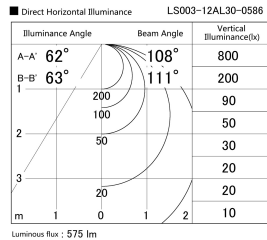

Item no. LS003-12AL30-0586

Series Name: Linear Slim Light

Installation	Direct mount
Type	
Fixture wattage	7.2W
Beam angle	108 x 111 deg
Color Temp.	3000K
CRI	Ra>90
Luminous	577 lm
Body	Extruded aluminum + PC
Body finish	White
Trim finish	White
Reflector finish	N/A
IP Rate	IP20
Light source	SMD chips
Input Voltage	AC220~240V
Dimming Type	Non-Dimmable
Certificate	CE, CCC
Cut Hole	N/A

Length (Weight)	
18.0W	1450mm (0.23kg)
14.4W	1162mm (0.19kg)
12.0W	970mm (0.16kg)
10.8W	874mm (0.14kg)
8.4W	682mm (0.11kg)
7.2W	586mm (0.1kg)
6.0W	490mm (0.08kg)
4.8W	394mm (0.07kg)
3.0W	250mm (0.04kg)
0.6W	58mm (0.01kg)