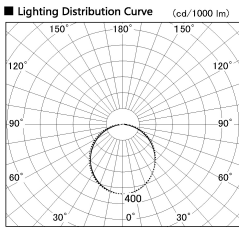

Item no. LS003-12AL30-0490

Series Name: Linear Slim Light

Installation	Direct mount
Type	
Fixture wattage	6W
Beam angle	107 x 112 deg
Color Temp.	3000K
CRI	Ra>90
Luminous	481 lm
Body	Extruded aluminum + PC
Body finish	White
Trim finish	White
Reflector finish	N/A
IP Rate	IP20
Light source	SMD chips
Input Voltage	AC220~240V
Dimming Type	Non-Dimmable
Certificate	CE, CCC
Cut Hole	N/A

Length (Weight)	
18.0W	1450mm (0.23kg)
14.4W	1162mm (0.19kg)
12.0W	970mm (0.16kg)
10.8W	874mm (0.14kg)
8.4W	682mm (0.11kg)
7.2W	586mm (0.1kg)
6.0W	490mm (0.08kg)
4.8W	394mm (0.07kg)
3.0W	250mm (0.04kg)
0.6W	58mm (0.01kg)