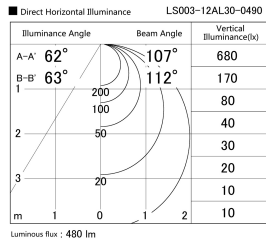

Item no. LS003-12AL30-0490

Series Name: Linear Slim Light

Installation	Direct mount
Type	
Fixture wattage	6W
Beam angle	107 x 112 deg
Color Temp.	3000K
CRI	Ra>90
Luminous	481 lm
Body	Extruded aluminum + PC
Body finish	White
Trim finish	White
Reflector finish	N/A
IP Rate	IP20
Light source	SMD chips
Input Voltage	AC220~240V
Dimming Type	Non-Dimmable
Certificate	CE, CCC
Cut Hole	N/A

Length (Weight)	
18.0W	1450mm (0.23kg)
14.4W	1162mm (0.19kg)
12.0W	970mm (0.16kg)
10.8W	874mm (0.14kg)
8.4W	682mm (0.11kg)
7.2W	586mm (0.1kg)
6.0W	490mm (0.08kg)
4.8W	394mm (0.07kg)
3.0W	250mm (0.04kg)
0.6W	58mm (0.01kg)