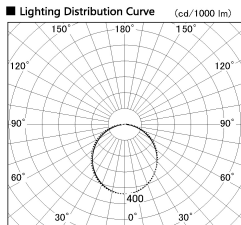

Item no. LS003-12AL30-0490

Series Name: Linear Slim Light

Installation	Direct mount
Type	Linear Slim Light
Fixture wattage	6W
Beam angle	107 x 112 deg
Color Temp.	3000K
CRI	Ra>90
Luminous	481 lm
Body	Extruded aluminum + PC
Body finish	White
Trim finish	White
Reflector finish	N/A
IP Rate	IP20
Light source	SMD chips
Input Voltage	AC220~240V
Dimming Type	Non-Dimmable
Certificate	CE, CCC
Cut Hole	N/A

Length (Weight)	
18.0W	1450mm (0.23kg)
14.4W	1162mm (0.19kg)
12.0W	970mm (0.16kg)
10.8W	874mm (0.14kg)
8.4W	682mm (0.11kg)
7.2W	586mm (0.1kg)
6.0W	490mm (0.08kg)
4.8W	394mm (0.07kg)
3.0W	250mm (0.04kg)
0.6W	58mm (0.01kg)