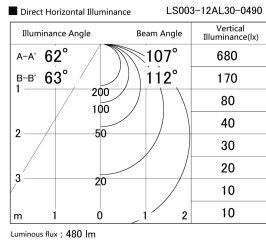

Item no. LS003-12AL30-0490

Series Name: Linear Slim Light

Installation	Direct mount
Type	Linear Slim Light
Fixture wattage	6W
Beam angle	107 x 112 deg
Color Temp.	3000K
CRI	Ra>90
Luminous	481 lm
Body	Extruded aluminum + PC
Body finish	White
Trim finish	White
Reflector finish	N/A
IP Rate	IP20
Light source	SMD chips
Input Voltage	AC220~240V
Dimming Type	Non-Dimmable
Certificate	CE, CCC
Cut Hole	N/A

Length (Weight)	
18.0W	1450mm (0.23kg)
14.4W	1162mm (0.19kg)
12.0W	970mm (0.16kg)
10.8W	874mm (0.14kg)
8.4W	682mm (0.11kg)
7.2W	586mm (0.1kg)
6.0W	490mm (0.08kg)
4.8W	394mm (0.07kg)
3.0W	250mm (0.04kg)
0.6W	58mm (0.01kg)