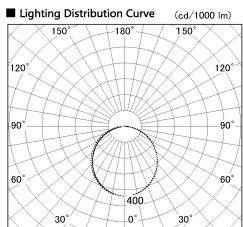

Item no. LS003-12AL30-0394

Series Name: Linear Slim Light

Installation	Direct mount
Type	
Fixture wattage	4.8W
Beam angle	107 x 112 deg
Color Temp.	3000K
CRI	Ra>90
Luminous	385 lm
Body	Extruded aluminum + PC
Body finish	White
Trim finish	White
Reflector finish	N/A
IP Rate	IP20
Light source	SMD chips
Input Voltage	AC220~240V
Dimming Type	Non-Dimmable
Certificate	CE, CCC
Cut Hole	N/A

Length (Weight)	
18.0W	1450mm (0.23kg)
14.4W	1162mm (0.19kg)
12.0W	970mm (0.16kg)
10.8W	874mm (0.14kg)
8.4W	682mm (0.11kg)
7.2W	586mm (0.1kg)
6.0W	490mm (0.08kg)
4.8W	394mm (0.07kg)
3.0W	250mm (0.04kg)
0.6W	58mm (0.01kg)