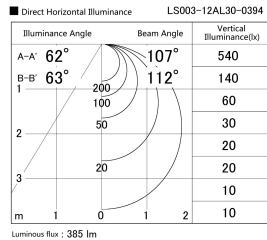

Item no. LS003-12AL30-0394

Series Name: Linear Slim Light

Installation	Direct mount
Type	
Fixture wattage	4.8W
Beam angle	107 x 112 deg
Color Temp.	3000K
CRI	Ra>90
Luminous	385 lm
Body	Extruded aluminum + PC
Body finish	White
Trim finish	White
Reflector finish	N/A
IP Rate	IP20
Light source	SMD chips
Input Voltage	AC220~240V
Dimming Type	Non-Dimmable
Certificate	CE, CCC
Cut Hole	N/A

Length (Weight)	
18.0W	1450mm (0.23kg)
14.4W	1162mm (0.19kg)
12.0W	970mm (0.16kg)
10.8W	874mm (0.14kg)
8.4W	682mm (0.11kg)
7.2W	586mm (0.1kg)
6.0W	490mm (0.08kg)
4.8W	394mm (0.07kg)
3.0W	250mm (0.04kg)
0.6W	58mm (0.01kg)