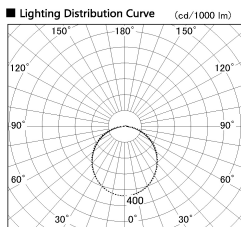

Item no. LS003-12AL30-0250

Series Name: Linear Slim Light

Installation	Direct mount
Type	
Fixture wattage	3W
Beam angle	108 x 111 deg
Color Temp.	3000K
CRI	Ra>90
Luminous	241 lm
Body	Extruded aluminum + PC
Body finish	White
Trim finish	White
Reflector finish	N/A
IP Rate	IP20
Light source	SMD chips
Input Voltage	AC220~240V
Dimming Type	Non-Dimmable
Certificate	CE, CCC
Cut Hole	N/A

Length (Weight)	
18.0W	1450mm (0.23kg)
14.4W	1162mm (0.19kg)
12.0W	970mm (0.16kg)
10.8W	874mm (0.14kg)
8.4W	682mm (0.11kg)
7.2W	586mm (0.1kg)
6.0W	490mm (0.08kg)
4.8W	394mm (0.07kg)
3.0W	250mm (0.04kg)
0.6W	58mm (0.01kg)