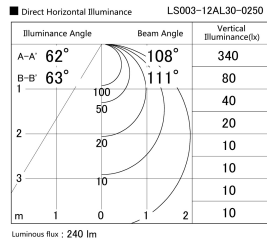

Item no. LS003-12AL30-0250

Series Name: Linear Slim Light

Installation	Direct mount
Type	
Fixture wattage	3W
Beam angle	108 x 111 deg
Color Temp.	3000K
CRI	Ra>90
Luminous	241 lm
Body	Extruded aluminum + PC
Body finish	White
Trim finish	White
Reflector finish	N/A
IP Rate	IP20
Light source	SMD chips
Input Voltage	AC220~240V
Dimming Type	Non-Dimmable
Certificate	CE, CCC
Cut Hole	N/A

Length (Weight)	
18.0W	1450mm (0.23kg)
14.4W	1162mm (0.19kg)
12.0W	970mm (0.16kg)
10.8W	874mm (0.14kg)
8.4W	682mm (0.11kg)
7.2W	586mm (0.1kg)
6.0W	490mm (0.08kg)
4.8W	394mm (0.07kg)
3.0W	250mm (0.04kg)
0.6W	58mm (0.01kg)