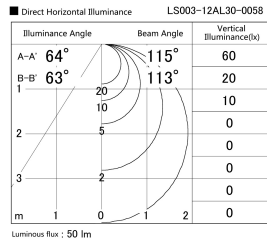

Item no. LS003-12AL30-0058

Series Name: Linear Slim Light

Installation	Direct mount
Type	
Fixture wattage	0.6W
Beam angle	110 x 112 deg
Color Temp.	3000K
CRI	Ra>90
Luminous	48 lm
Body	Extruded aluminum + PC
Body finish	White
Trim finish	White
Reflector finish	N/A
IP Rate	IP20
Light source	SMD chips
Input Voltage	AC220~240V
Dimming Type	Non-Dimmable
Certificate	CE, CCC
Cut Hole	N/A

Length (Weight)	
18.0W	1450mm (0.23kg)
14.4W	1162mm (0.19kg)
12.0W	970mm (0.16kg)
10.8W	874mm (0.14kg)
8.4W	682mm (0.11kg)
7.2W	586mm (0.1kg)
6.0W	490mm (0.08kg)
4.8W	394mm (0.07kg)
3.0W	250mm (0.04kg)
0.6W	58mm (0.01kg)