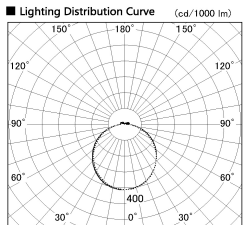

Item no. LS003-12AL30-0058

Series Name: Linear Slim Light

Installation	Direct mount
Type	Linear Slim Light
Fixture wattage	0.6W
Beam angle	110 x 112 deg
Color Temp.	3000K
CRI	Ra>90
Luminous	48 lm
Body	Extruded aluminum + PC
Body finish	White
Trim finish	White
Reflector finish	N/A
IP Rate	IP20
Light source	SMD chips
Input Voltage	AC220~240V
Dimming Type	Non-Dimmable
Certificate	CE, CCC
Cut Hole	N/A

Length (Weight)	
18.0W	1450mm (0.23kg)
14.4W	1162mm (0.19kg)
12.0W	970mm (0.16kg)
10.8W	874mm (0.14kg)
8.4W	682mm (0.11kg)
7.2W	586mm (0.1kg)
6.0W	490mm (0.08kg)
4.8W	394mm (0.07kg)
3.0W	250mm (0.04kg)
0.6W	58mm (0.01kg)