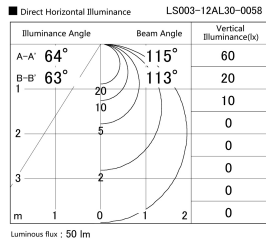

Item no. LS003-12AL30-0058

Series Name: Linear Slim Light

Installation	Direct mount
Type	Linear Slim Light
Fixture wattage	0.6W
Beam angle	110 x 112 deg
Color Temp.	3000K
CRI	Ra>90
Luminous	48 lm
Body	Extruded aluminum + PC
Body finish	White
Trim finish	White
Reflector finish	N/A
IP Rate	IP20
Light source	SMD chips
Input Voltage	AC220~240V
Dimming Type	Non-Dimmable
Certificate	CE, CCC
Cut Hole	N/A

Length (Weight)	
18.0W	1450mm (0.23kg)
14.4W	1162mm (0.19kg)
12.0W	970mm (0.16kg)
10.8W	874mm (0.14kg)
8.4W	682mm (0.11kg)
7.2W	586mm (0.1kg)
6.0W	490mm (0.08kg)
4.8W	394mm (0.07kg)
3.0W	250mm (0.04kg)
0.6W	58mm (0.01kg)