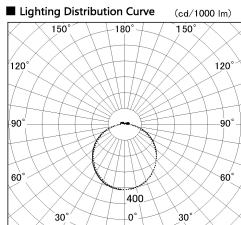

Item no. LS003-12AL30-0058

Series Name: Linear Slim Light

Installation	Direct mount
Type	
Fixture wattage	0.6W
Beam angle	110 x 112 deg
Color Temp.	3000K
CRI	Ra>90
Luminous	48 lm
Body	Extruded aluminum + PC
Body finish	White
Trim finish	White
Reflector finish	N/A
IP Rate	IP20
Light source	SMD chips
Input Voltage	AC220~240V
Dimming Type	Non-Dimmable
Certificate	CE, CCC
Cut Hole	N/A

Length (Weight)	
18.0W	1450mm (0.23kg)
14.4W	1162mm (0.19kg)
12.0W	970mm (0.16kg)
10.8W	874mm (0.14kg)
8.4W	682mm (0.11kg)
7.2W	586mm (0.1kg)
6.0W	490mm (0.08kg)
4.8W	394mm (0.07kg)
3.0W	250mm (0.04kg)
0.6W	58mm (0.01kg)