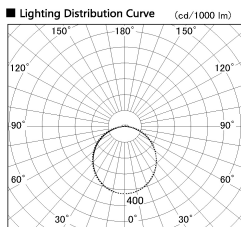

Item no. LS003-12AL35-1450

Series Name: Linear Slim Light

Installation	Direct mount
Type	
Fixture wattage	18W
Beam angle	108 x 111 deg
Color Temp.	3500K
CRI	Ra>90
Luminous	1575 lm
Body	Extruded aluminum + PC
Body finish	White
Trim finish	White
Reflector finish	N/A
IP Rate	IP20
Light source	SMD chips
Input Voltage	AC220~240V
Dimming Type	Non-Dimmable
Certificate	CE, CCC
Cut Hole	N/A

Length (Weight)	
18.0W	1450mm (0.23kg)
14.4W	1162mm (0.19kg)
12.0W	970mm (0.16kg)
10.8W	874mm (0.14kg)
8.4W	682mm (0.11kg)
7.2W	586mm (0.1kg)
6.0W	490mm (0.08kg)
4.8W	394mm (0.07kg)
3.0W	250mm (0.04kg)
0.6W	58mm (0.01kg)