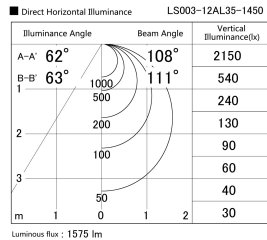

Item no. LS003-12AL35-1450

Series Name: Linear Slim Light

Installation	Direct mount
Type	
Fixture wattage	18W
Beam angle	108 x 111 deg
Color Temp.	3500K
CRI	Ra>90
Luminous	1575 lm
Body	Extruded aluminum + PC
Body finish	White
Trim finish	White
Reflector finish	N/A
IP Rate	IP20
Light source	SMD chips
Input Voltage	AC220~240V
Dimming Type	Non-Dimmable
Certificate	CE, CCC
Cut Hole	N/A

Length (Weight)	
18.0W	1450mm (0.23kg)
14.4W	1162mm (0.19kg)
12.0W	970mm (0.16kg)
10.8W	874mm (0.14kg)
8.4W	682mm (0.11kg)
7.2W	586mm (0.1kg)
6.0W	490mm (0.08kg)
4.8W	394mm (0.07kg)
3.0W	250mm (0.04kg)
0.6W	58mm (0.01kg)