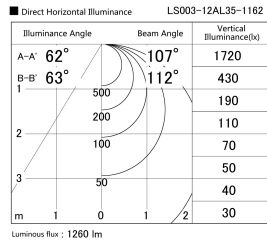

Item no. LS003-12AL35-1162

Series Name: Linear Slim Light

Installation	Direct mount
Type	Linear Slim Light
Fixture wattage	14.4W
Beam angle	109 x 112 deg
Color Temp.	3500K
CRI	Ra>90
Luminous	1260 lm
Body	Extruded aluminum + PC
Body finish	White
Trim finish	White
Reflector finish	N/A
IP Rate	IP20
Light source	SMD chips
Input Voltage	AC220~240V
Dimming Type	Non-Dimmable
Certificate	CE, CCC
Cut Hole	N/A

Length (Weight)	
18.0W	1450mm (0.23kg)
14.4W	1162mm (0.19kg)
12.0W	970mm (0.16kg)
10.8W	874mm (0.14kg)
8.4W	682mm (0.11kg)
7.2W	586mm (0.1kg)
6.0W	490mm (0.08kg)
4.8W	394mm (0.07kg)
3.0W	250mm (0.04kg)
0.6W	58mm (0.01kg)