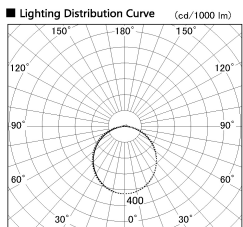

Item no. LS003-12AL35-1162

Series Name: Linear Slim Light

Installation	Direct mount
Type	
Fixture wattage	14.4W
Beam angle	109 x 112 deg
Color Temp.	3500K
CRI	Ra>90
Luminous	1260 lm
Body	Extruded aluminum + PC
Body finish	White
Trim finish	White
Reflector finish	N/A
IP Rate	IP20
Light source	SMD chips
Input Voltage	AC220~240V
Dimming Type	Non-Dimmable
Certificate	CE, CCC
Cut Hole	N/A

Length (Weight)	
18.0W	1450mm (0.23kg)
14.4W	1162mm (0.19kg)
12.0W	970mm (0.16kg)
10.8W	874mm (0.14kg)
8.4W	682mm (0.11kg)
7.2W	586mm (0.1kg)
6.0W	490mm (0.08kg)
4.8W	394mm (0.07kg)
3.0W	250mm (0.04kg)
0.6W	58mm (0.01kg)