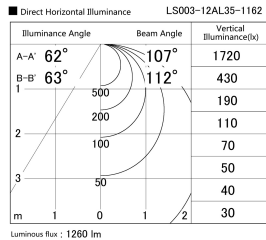

Item no. LS003-12AL35-1162

Series Name: Linear Slim Light

Installation	Direct mount
Type	
Fixture wattage	14.4W
Beam angle	109 x 112 deg
Color Temp.	3500K
CRI	Ra>90
Luminous	1260 lm
Body	Extruded aluminum + PC
Body finish	White
Trim finish	White
Reflector finish	N/A
IP Rate	IP20
Light source	SMD chips
Input Voltage	AC220~240V
Dimming Type	Non-Dimmable
Certificate	CE, CCC
Cut Hole	N/A

Length (Weight)	
18.0W	1450mm (0.23kg)
14.4W	1162mm (0.19kg)
12.0W	970mm (0.16kg)
10.8W	874mm (0.14kg)
8.4W	682mm (0.11kg)
7.2W	586mm (0.1kg)
6.0W	490mm (0.08kg)
4.8W	394mm (0.07kg)
3.0W	250mm (0.04kg)
0.6W	58mm (0.01kg)