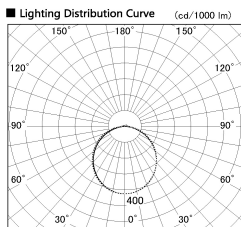

Item no. LS003-12AL35-1162

Series Name: Linear Slim Light

Installation	Direct mount
Type	Linear Slim Light
Fixture wattage	14.4W
Beam angle	109 x 112 deg
Color Temp.	3500K
CRI	Ra>90
Luminous	1260 lm
Body	Extruded aluminum + PC
Body finish	White
Trim finish	White
Reflector finish	N/A
IP Rate	IP20
Light source	SMD chips
Input Voltage	AC220~240V
Dimming Type	Non-Dimmable
Certificate	CE, CCC
Cut Hole	N/A

Length (Weight)	
18.0W	1450mm (0.23kg)
14.4W	1162mm (0.19kg)
12.0W	970mm (0.16kg)
10.8W	874mm (0.14kg)
8.4W	682mm (0.11kg)
7.2W	586mm (0.1kg)
6.0W	490mm (0.08kg)
4.8W	394mm (0.07kg)
3.0W	250mm (0.04kg)
0.6W	58mm (0.01kg)